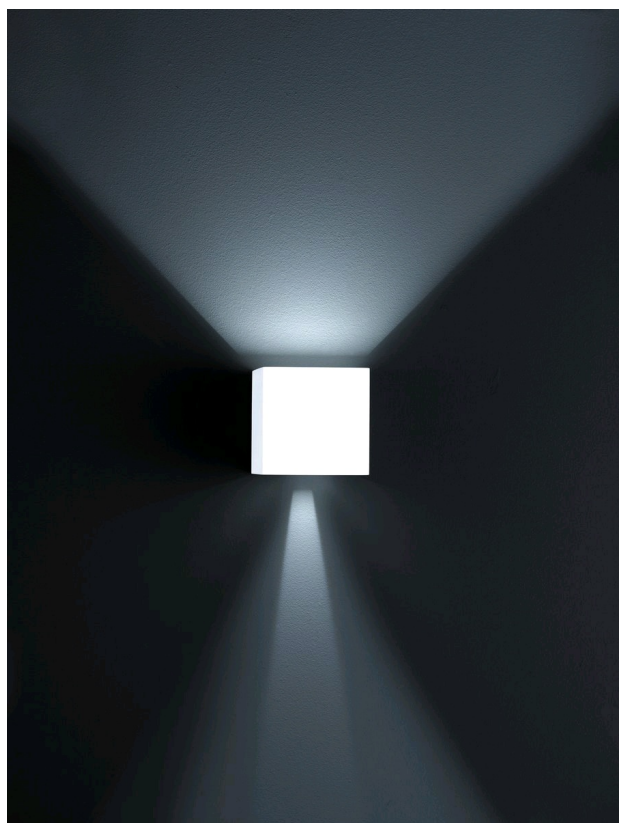

SIRI 44

wall luminaire

item nr. **A28242.07**

color	mat white
material	aluminium
dimensions	L 100 mm x B 100 mm x H 100 mm
lightsource	LED not exchangeable
control	not dimmable
system power	6 W
luminous flux	LED module with 520 lm
light color	3,000 K
light emission	direct/indirect
degree of protection	IP54

SIRI 44

100 [] []
100 [] []

Typ	wall luminaire
item nr.	A28242.07
GTIN (EAN)	4022671996884

material and dimensions

color	mat white
material	aluminium
dimensions	L 100 mm x B 100 mm x H 100 mm
weight	0.9 kg

light and electric specifications

lightsource	LED not exchangeable
control	not dimmable
system power	6 W
luminous flux	LED module with 520 lm
light color	3,000 K
CRI	80-89
light emission	direct/indirect
degree of protection	IP54
protection class	1
energy efficiency class of the built-in lightsource	A++, A+, A (LED)