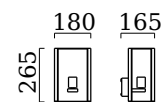

SKIP

wall luminaire

item nr. **A18805.93**

color	graphite
material	aluminium + clear acrylic glass
dimensions	L 265 mm x B 180 mm x H 165 mm
lightsource	LED austauschbar
control	dimmable trailing/leading edge
system power	6 W
luminous flux	LED module with 550 lm
light color	2,300 K
light emission	direct
degree of protection	IP44

Typ	wall luminaire
item nr.	A18805.93
GTIN (EAN)	4022671106351

material and dimensions

color	graphite
material	aluminium + clear acrylic glass
dimensions	L 265 mm x B 180 mm x H 165 mm
weight	2.1 kg

light and electric specifications