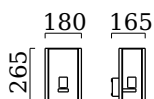

SKIP

wall luminaire

item nr. **A18805.93**

color	graphite
material	aluminium + clear acrylic glass
dimensions	L 265 mm x B 180 mm x H 165 mm
lightsource	LED austauschbar
control	dimmable trailing/leading edge
system power	6 W
luminous flux	LED module with 550 lm
light color	2,300 K
light emission	direct
degree of protection	IP44

Typ	wall luminaire
item nr.	A18805.93
GTIN (EAN)	4022671106351

material and dimensions

color	graphite
material	aluminium + clear acrylic glass
dimensions	L 265 mm x B 180 mm x H 165 mm
weight	2.1 kg

light and electric specifications