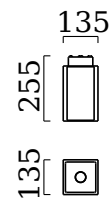

# SKIP

ceiling luminaire

item nr. **A15805.93**

color	graphite
material	aluminium + clear acrylic glass
dimensions	L 255 mm x B 135 mm x H 135 mm
lightsource	LED austauschbar
control	dimmable trailing/leading edge
system power	6 W
luminous flux	LED module with 550 lm
light color	2,300 K
light emission	direct
degree of protection	IP23

### material and dimensions

color	graphite
material	aluminium + clear acrylic glass
dimensions	L 255 mm x B 135 mm x H 135 mm
weight	1.5 kg