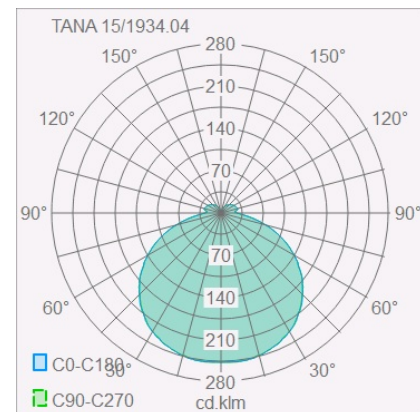

TANA

ceiling luminaire

item nr. **15/1934.04**

color	chrome
material	glass partially satinised
dimensions	D 330 mm x H 70 mm
lightsource	LED not exchangeable
control	not dimmable
system power	22 W
luminous flux	1,050 lm
light color	2,900 K
light emission	direct
degree of protection	IP44

TANA

Typ	ceiling luminaire
item nr.	15/1934.04
GTIN (EAN)	4022671106603

material and dimensions

color	chrome
material	glass partially satinised
dimensions	D 330 mm x H 70 mm
weight	5.8 kg

light and electric specifications

lightsource	LED not exchangeable
control	not dimmable
system power	22 W
luminous flux	1,050 lm
light color	2,900 K
CRI	90-100
light emission	direct
degree of protection	IP44
protection class	1
energy efficiency class of the built-in lightsources	A++, A+, A (LED)