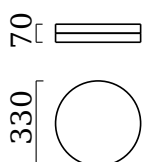

TANA

ceiling luminaire

item nr. **15/1934.04**

color	chrome
material	glass partially satinised
dimensions	D 330 mm x H 70 mm
lightsource	LED not exchangeable
control	not dimmable
system power	22 W
luminous flux	1,050 lm
light color	2,900 K
light emission	direct
degree of protection	IP44

TANA

Typ	ceiling luminaire
item nr.	15/1934.04
GTIN (EAN)	4022671106603

material and dimensions

color	chrome
material	glass partially satinised
dimensions	D 330 mm x H 70 mm
weight	5.8 kg

light and electric specifications

lightsource	LED not exchangeable
control	not dimmable
system power	22 W
luminous flux	1,050 lm
light color	2,900 K
CRI	90-100
light emission	direct
degree of protection	IP44
protection class	1
energy efficiency class of the built-in lightsources	A++, A+, A (LED)