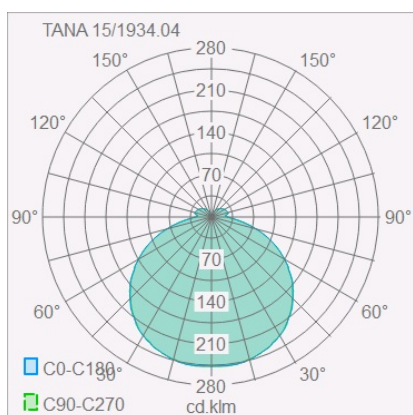

TANA

ceiling luminaire

item nr. **15/1934.04**

color	chrome
material	glass partially satinised
dimensions	D 330 mm x H 70 mm
lightsource	LED not exchangeable
control	not dimmable
system power	22 W
luminous flux	1,050 lm
light color	2,900 K
light emission	direct
degree of protection	IP44

TANA

Typ	ceiling luminaire
item nr.	15/1934.04
GTIN (EAN)	4022671106603

material and dimensions

color	chrome
material	glass partially satinised
dimensions	D 330 mm x H 70 mm
weight	5.8 kg

light and electric specifications

lightsource	LED not exchangeable
control	not dimmable
system power	22 W
luminous flux	1,050 lm
light color	2,900 K
CRI	90-100
light emission	direct
degree of protection	IP44
protection class	1
energy efficiency class of the built-in lightsources	A++, A+, A (LED)