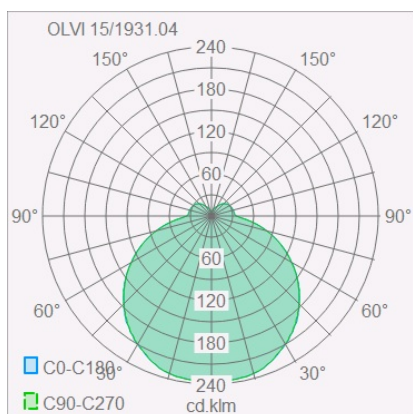

OLVI

ceiling luminaire

item nr. **15/1931.04**

color	chrome
material	opal glass satinised - glass clear
dimensions	D 300 mm x H 90 mm
lightsource	LED not exchangeable
control	not dimmable
system power	12 W
luminous flux	840 lm
light color	2,900 K
light emission	direct
degree of protection	IP44

Typ	ceiling luminaire
item nr.	15/1931.04
GTIN (EAN)	4022671106542

material and dimensions

color	chrome
material	opal glass satinised - glass clear
dimensions	D 300 mm x H 90 mm
weight	2.13 kg

light and electric specifications

lightsource	LED not exchangeable
control	not dimmable
system power	12 W
luminous flux	840 lm
light color	2,900 K
CRI	90-100
light emission	direct
degree of protection	IP44
protection class	1
energy efficiency class of the built-in lightsource	A++, A+, A (LED)