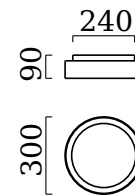

OLVI

ceiling luminaire

item nr. **15/1931.04**

color	chrome
material	opal glass satinised - glass clear
dimensions	D 300 mm x H 90 mm
lightsource	LED not exchangeable
control	not dimmable
system power	12 W
luminous flux	840 lm
light color	2,900 K
light emission	direct
degree of protection	IP44

Typ	ceiling luminaire
item nr.	15/1931.04
GTIN (EAN)	4022671106542

material and dimensions

color	chrome
material	opal glass satinised - glass clear
dimensions	D 300 mm x H 90 mm
weight	2.13 kg

light and electric specifications

lightsource	LED not exchangeable
control	not dimmable
system power	12 W
luminous flux	840 lm
light color	2,900 K
CRI	90-100
light emission	direct
degree of protection	IP44
protection class	1
energy efficiency class of the built-in lightsource	A++, A+, A (LED)