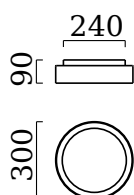

OLVI

ceiling luminaire

item nr. **15/1931.04**

color	chrome
material	opal glass satinised - glass clear
dimensions	D 300 mm x H 90 mm
lightsource	LED not exchangeable
control	not dimmable
system power	12 W
luminous flux	840 lm
light color	2,900 K
light emission	direct
degree of protection	IP44

Typ	ceiling luminaire
item nr.	15/1931.04
GTIN (EAN)	4022671106542

material and dimensions

color	chrome
material	opal glass satinised - glass clear
dimensions	D 300 mm x H 90 mm
weight	2.13 kg

light and electric specifications

lightsource	LED not exchangeable
control	not dimmable
system power	12 W
luminous flux	840 lm
light color	2,900 K
CRI	90-100
light emission	direct
degree of protection	IP44
protection class	1
energy efficiency class of the built-in lightsource	A++, A+, A (LED)