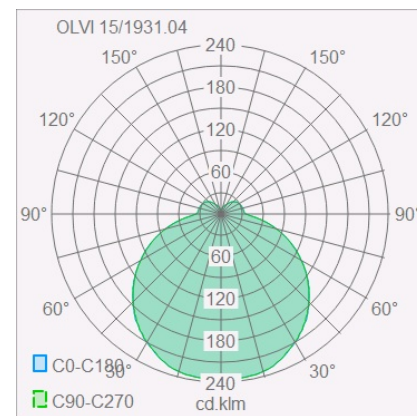

OLVI

ceiling luminaire

item nr. **15/1931.04**

color	chrome
material	opal glass satinised - glass clear
dimensions	D 300 mm x H 90 mm
lightsource	LED not exchangeable
control	not dimmable
system power	12 W
luminous flux	840 lm
light color	2,900 K
light emission	direct
degree of protection	IP44

Typ	ceiling luminaire
item nr.	15/1931.04
GTIN (EAN)	4022671106542

material and dimensions

color	chrome
material	opal glass satinised - glass clear
dimensions	D 300 mm x H 90 mm
weight	2.13 kg

light and electric specifications

lightsource	LED not exchangeable
control	not dimmable
system power	12 W
luminous flux	840 lm
light color	2,900 K
CRI	90-100
light emission	direct
degree of protection	IP44
protection class	1
energy efficiency class of the built-in lightsource	A++, A+, A (LED)