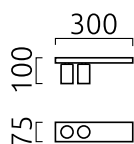

# NUT

wall/ceiling-luminaire

item nr. **25/1915.07**

color	mat white
dimensions	L 75 mm x B 300 mm x H 100 mm
lightsource	LED not exchangeable
control	not dimmable
system power	22 W
luminous flux	1,240 lm
light color	2,800 K
light emission	direct
degree of protection	IP20

## material and dimensions

color	mat white
dimensions	L 75 mm x B 300 mm x H 100 mm
weight	1 kg

## light and electric specifications

lightsource	LED not exchangeable
control	not dimmable
system power	22 W
luminous flux	1,240 lm
light color	2,800 K
CRI	90-100
beam angle	24 °
light emission	direct
degree of protection	IP20
protection class	1
energy efficiency class of the built-in lightsources	A++, A+, A (LED)