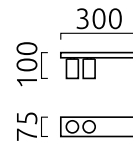

# NUT

wall/ceiling-luminaire

item nr. **25/1915.07**

color	mat white
dimensions	L 75 mm x B 300 mm x H 100 mm
lightsource	LED not exchangeable
control	not dimmable
system power	22 W
luminous flux	1,240 lm
light color	2,800 K
light emission	direct
degree of protection	IP20

## material and dimensions

color	mat white
dimensions	L 75 mm x B 300 mm x H 100 mm
weight	1 kg

## light and electric specifications

lightsource	LED not exchangeable
control	not dimmable
system power	22 W
luminous flux	1,240 lm
light color	2,800 K
CRI	90-100
beam angle	24 °
light emission	direct
degree of protection	IP20
protection class	1
energy efficiency class of the built-in lightsources	A++, A+, A (LED)