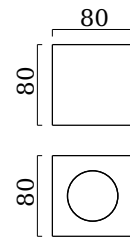

PEKA

wall luminaire

item nr. **A28807.93**

color	graphite
material	cast aluminium
dimensions	L 80 mm x B 80 mm x H 80 mm
lightsource	LED not exchangeable
control	not dimmable
system power	6 W
luminous flux	LED module with 380 lm
light color	3,000 K
light emission	direct/indirect
degree of protection	IP54

PEKA

Typ	wall luminaire
item nr.	A28807.93
GTIN (EAN)	4022671106658

material and dimensions

color	graphite
material	cast aluminium
dimensions	L 80 mm x B 80 mm x H 80 mm
weight	1.1 kg

light and electric specifications

lightsource	LED not exchangeable
control	not dimmable
system power	6 W
luminous flux	LED module with 380 lm
light color	3,000 K
CRI	80-89
light emission	direct/indirect
degree of protection	IP54
protection class	1
energy efficiency class of the built-in lightsources	A++, A+, A (LED)