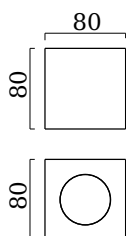

PEKA

wall luminaire

item nr. **A28807.93**

color	graphite
material	cast aluminium
dimensions	L 80 mm x B 80 mm x H 80 mm
lightsource	LED not exchangeable
control	not dimmable
system power	6 W
luminous flux	LED module with 380 lm
light color	3,000 K
light emission	direct/indirect
degree of protection	IP54

PEKA

Typ	wall luminaire
item nr.	A28807.93
GTIN (EAN)	4022671106658

material and dimensions

color	graphite
material	cast aluminium
dimensions	L 80 mm x B 80 mm x H 80 mm
weight	1.1 kg

light and electric specifications

lightsource	LED not exchangeable
control	not dimmable
system power	6 W
luminous flux	LED module with 380 lm
light color	3,000 K
CRI	80-89
light emission	direct/indirect
degree of protection	IP54
protection class	1
energy efficiency class of the built-in lightsources	A++, A+, A (LED)