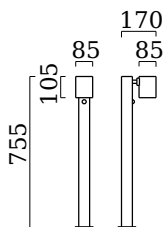

PART

bollard luminaire

item nr. **A19806.93**

color	graphite
material	aluminium
dimensions	L 170 mm x B 85 mm x H 755 mm
lightsource	LED not exchangeable
control	not dimmable
with presence detector	yes
system power	10 W
luminous flux	740 lm
light color	3,000 K
light emission	direct
degree of protection	IP55

PART

Typ	bollard luminaire
item nr.	A19806.93
GTIN (EAN)	4022671106733

material and dimensions

color	graphite
material	aluminium
dimensions	L 170 mm x B 85 mm x H 755 mm
weight	1.85 kg

light and electric specifications

lightsource	LED not exchangeable
control	not dimmable
with presence detector	yes
system power	10 W
luminous flux	740 lm
light color	3,000 K
CRI	80-89
light emission	direct
degree of protection	IP55
protection class	1
energy efficiency class of the built-in lightsources	A++, A+, A (LED)