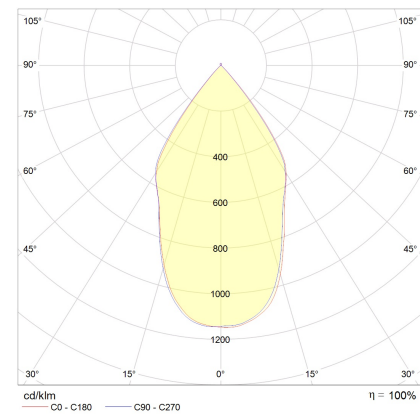

PART

bollard luminaire

item nr. **A19806.93**

color	graphite
material	aluminium
dimensions	L 170 mm x B 85 mm x H 755 mm
lightsource	LED not exchangeable
control	not dimmable
with presence detector	yes
system power	10 W
luminous flux	740 lm
light color	3,000 K
light emission	direct
degree of protection	IP55

PART

Typ	bollard luminaire
item nr.	A19806.93
GTIN (EAN)	4022671106733

material and dimensions

color	graphite
material	aluminium
dimensions	L 170 mm x B 85 mm x H 755 mm
weight	1.85 kg

light and electric specifications

lightsource	LED not exchangeable
control	not dimmable
with presence detector	yes
system power	10 W
luminous flux	740 lm
light color	3,000 K
CRI	80-89
light emission	direct
degree of protection	IP55
protection class	1
energy efficiency class of the built-in lightsources	A++, A+, A (LED)