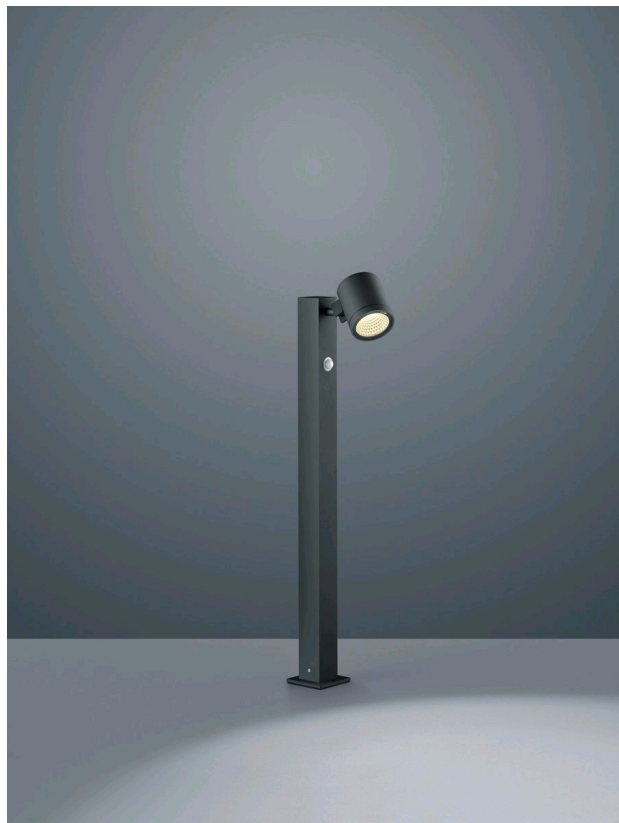

PART

bollard luminaire

item nr. **A19806.93**

color	graphite
material	aluminium
dimensions	L 170 mm x B 85 mm x H 755 mm
lightsource	LED not exchangeable
control	not dimmable
with presence detector	yes
system power	10 W
luminous flux	740 lm
light color	3,000 K
light emission	direct
degree of protection	IP55

PART

Typ	bollard luminaire
item nr.	A19806.93
GTIN (EAN)	4022671106733

material and dimensions

color	graphite
material	aluminium
dimensions	L 170 mm x B 85 mm x H 755 mm
weight	1.85 kg

light and electric specifications

lightsource	LED not exchangeable
control	not dimmable
with presence detector	yes
system power	10 W
luminous flux	740 lm
light color	3,000 K
CRI	80-89
light emission	direct
degree of protection	IP55
protection class	1
energy efficiency class of the built-in lightsources	A++, A+, A (LED)