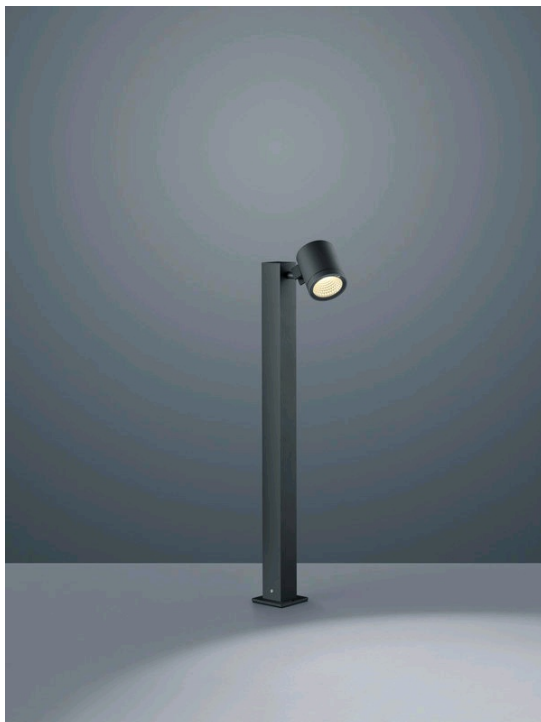

PART

bollard luminaire

item nr. **A19806.93**

color	graphite
material	aluminium
dimensions	L 170 mm x B 85 mm x H 755 mm
lightsource	LED not exchangeable
control	not dimmable
with presence detector	yes
system power	10 W
luminous flux	740 lm
light color	3,000 K
light emission	direct
degree of protection	IP55

PART

Typ	bollard luminaire
item nr.	A19806.93
GTIN (EAN)	4022671106733

material and dimensions

color	graphite
material	aluminium
dimensions	L 170 mm x B 85 mm x H 755 mm
weight	1.85 kg

light and electric specifications

lightsource	LED not exchangeable
control	not dimmable
with presence detector	yes
system power	10 W
luminous flux	740 lm
light color	3,000 K
CRI	80-89
light emission	direct
degree of protection	IP55
protection class	1
energy efficiency class of the built-in lightsources	A++, A+, A (LED)