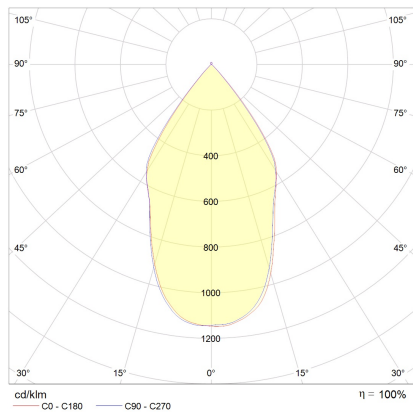

PART

bollard luminaire

item nr. **A19806.93**

color	graphite
material	aluminium
dimensions	L 170 mm x B 85 mm x H 755 mm
lightsource	LED not exchangeable
control	not dimmable
with presence detector	yes
system power	10 W
luminous flux	740 lm
light color	3,000 K
light emission	direct
degree of protection	IP55

PART

Typ	bollard luminaire
item nr.	A19806.93
GTIN (EAN)	4022671106733

material and dimensions

color	graphite
material	aluminium
dimensions	L 170 mm x B 85 mm x H 755 mm
weight	1.85 kg

light and electric specifications

lightsource	LED not exchangeable
control	not dimmable
with presence detector	yes
system power	10 W
luminous flux	740 lm
light color	3,000 K
CRI	80-89
light emission	direct
degree of protection	IP55
protection class	1
energy efficiency class of the built-in lightsources	A++, A+, A (LED)