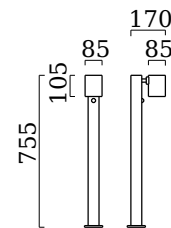

PART

bollard luminaire

item nr. **A19806.93**

color	graphite
material	aluminium
dimensions	L 170 mm x B 85 mm x H 755 mm
lightsource	LED not exchangeable
control	not dimmable
with presence detector	yes
system power	10 W
luminous flux	740 lm
light color	3,000 K
light emission	direct
degree of protection	IP55

PART

Typ	bollard luminaire
item nr.	A19806.93
GTIN (EAN)	4022671106733

material and dimensions

color	graphite
material	aluminium
dimensions	L 170 mm x B 85 mm x H 755 mm
weight	1.85 kg

light and electric specifications

lightsource	LED not exchangeable
control	not dimmable
with presence detector	yes
system power	10 W
luminous flux	740 lm
light color	3,000 K
CRI	80-89
light emission	direct
degree of protection	IP55
protection class	1
energy efficiency class of the built-in lightsources	A++, A+, A (LED)