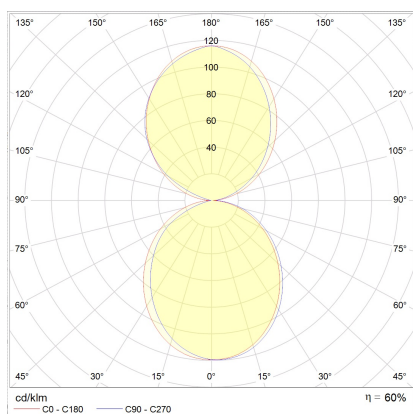

# SNAP

wall luminaire

item nr. **A28804.93**

color	graphite
material	cast aluminium + white acrylic diffuser
dimensions	L 62 mm x B 200 mm x H 125 mm
lightsource	LED not exchangeable
control	not dimmable
system power	16 W
luminous flux	1,300 lm
light color	3,000 K
light emission	direct/indirect
degree of protection	IP54

# SNAP

125 200 62

Typ	wall luminaire
item nr.	A28804.93
GTIN (EAN)	4022671106818

## material and dimensions

color	graphite
material	cast aluminium + white acrylic diffusor
dimensions	L 62 mm x B 200 mm x H 125 mm
weight	1.4 kg

## light and electric specifications

lightsource	LED not exchangeable
control	not dimmable
system power	16 W
luminous flux	1,300 lm
light color	3,000 K
CRI	80-89
light emission	direct/indirect
degree of protection	IP54
protection class	1
energy efficiency class of the built-in lightsources	A++, A+, A (LED)