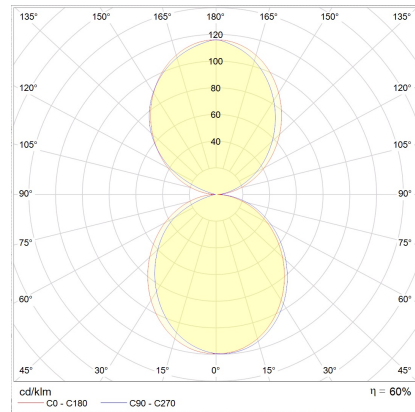

# SNAP

wall luminaire

item nr. **A28804.93**

color	graphite
material	cast aluminium + white acrylic diffuser
dimensions	L 62 mm x B 200 mm x H 125 mm
lightsource	LED not exchangeable
control	not dimmable
system power	16 W
luminous flux	1,300 lm
light color	3,000 K
light emission	direct/indirect
degree of protection	IP54

# SNAP

125 200 62

Typ	wall luminaire
item nr.	A28804.93
GTIN (EAN)	4022671106818

## material and dimensions

color	graphite
material	cast aluminium + white acrylic diffusor
dimensions	L 62 mm x B 200 mm x H 125 mm
weight	1.4 kg

## light and electric specifications

lightsource	LED not exchangeable
control	not dimmable
system power	16 W
luminous flux	1,300 lm
light color	3,000 K
CRI	80-89
light emission	direct/indirect
degree of protection	IP54
protection class	1
energy efficiency class of the built-in lightsources	A++, A+, A (LED)