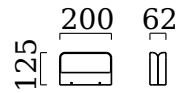

# SNAP

wall luminaire

item nr. **A28804.93**

color	graphite
material	cast aluminium + white acrylic diffuser
dimensions	L 62 mm x B 200 mm x H 125 mm
lightsource	LED not exchangeable
control	not dimmable
system power	16 W
luminous flux	1,300 lm
light color	3,000 K
light emission	direct/indirect
degree of protection	IP54

## material and dimensions

color	graphite
material	cast aluminium + white acrylic diffusor
dimensions	L 62 mm x B 200 mm x H 125 mm
weight	1.4 kg