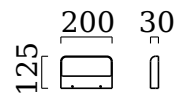

# SNAP

wall luminaire

item nr. **A18804.93**

color	graphite
material	cast aluminium + white acrylic diffusor
dimensions	L 30 mm x B 200 mm x H 125 mm
lightsource	LED not exchangeable
control	not dimmable
system power	8 W
luminous flux	630 lm
light color	3,000 K
light emission	direct/indirect
degree of protection	IP54

## material and dimensions

color	graphite
material	cast aluminium + white acrylic diffuser
dimensions	L 30 mm x B 200 mm x H 125 mm
weight	0.7 kg