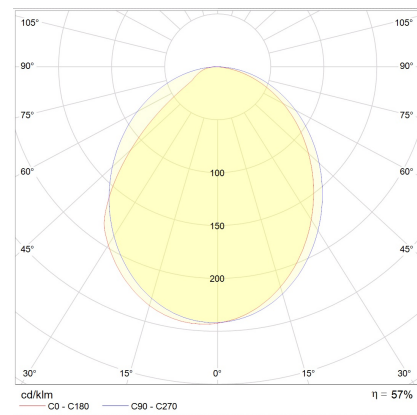

# SNAP

wall luminaire

item nr. **A18804.93**

color	graphite
material	cast aluminium + white acrylic diffusor
dimensions	L 30 mm x B 200 mm x H 125 mm
lightsource	LED not exchangeable
control	not dimmable
system power	8 W
luminous flux	630 lm
light color	3,000 K
light emission	direct/indirect
degree of protection	IP54

# SNAP

125 200 30

Typ	wall luminaire
item nr.	A18804.93
GTIN (EAN)	4022671106795

## material and dimensions

color	graphite
material	cast aluminium + white acrylic diffuser
dimensions	L 30 mm x B 200 mm x H 125 mm
weight	0.7 kg

## light and electric specifications

lightsource	LED not exchangeable
control	not dimmable
system power	8 W
luminous flux	630 lm
light color	3,000 K
CRI	80-89
light emission	direct/indirect
degree of protection	IP54
protection class	1
energy efficiency class of the built-in lightsources	A++, A+, A (LED)