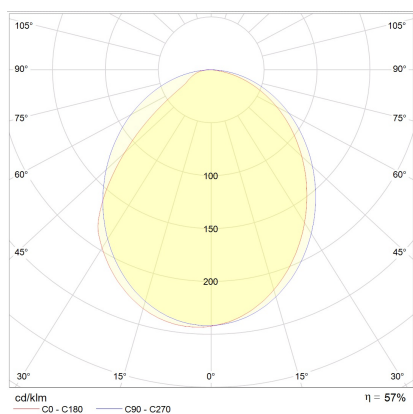

# SNAP

wall luminaire

item nr. **A18804.93**

color	graphite
material	cast aluminium + white acrylic diffusor
dimensions	L 30 mm x B 200 mm x H 125 mm
lightsource	LED not exchangeable
control	not dimmable
system power	8 W
luminous flux	630 lm
light color	3,000 K
light emission	direct/indirect
degree of protection	IP54

# SNAP

125 200 30

Typ	wall luminaire
item nr.	A18804.93
GTIN (EAN)	4022671106795

## material and dimensions

color	graphite
material	cast aluminium + white acrylic diffuser
dimensions	L 30 mm x B 200 mm x H 125 mm
weight	0.7 kg

## light and electric specifications

lightsource	LED not exchangeable
control	not dimmable
system power	8 W
luminous flux	630 lm
light color	3,000 K
CRI	80-89
light emission	direct/indirect
degree of protection	IP54
protection class	1
energy efficiency class of the built-in lightsources	A++, A+, A (LED)