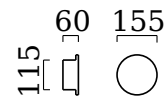

PONT

wall luminaire

item nr. **18/1947.42**

color	grey
material	concrete
dimensions	D 155 mm x H 60 mm
lightsource	LED not exchangeable
control	not dimmable
system power	7 W
luminous flux	LED module with 600 lm
light color	2,900 K
light emission	direct/indirect
degree of protection	IP20

PONT

Typ	wall luminaire
item nr.	18/1947.42
GTIN (EAN)	4022671107266

material and dimensions

color	grey
material	concrete
dimensions	D 155 mm x H 60 mm
weight	0.83 kg

light and electric specifications

lightsource	LED not exchangeable
control	not dimmable
system power	7 W
luminous flux	LED module with 600 lm
light color	2,900 K
CRI	90-100
light emission	direct/indirect
degree of protection	IP20
protection class	1
energy efficiency class of the built-in lightsources	A++, A+, A (LED)