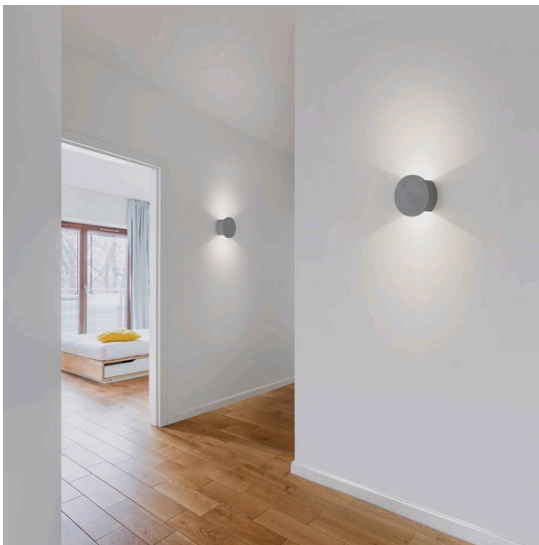

PONT

wall luminaire

item nr. **18/1947.42**

color	grey
material	concrete
dimensions	D 155 mm x H 60 mm
lightsource	LED not exchangeable
control	not dimmable
system power	7 W
luminous flux	LED module with 600 lm
light color	2,900 K
light emission	direct/indirect
degree of protection	IP20

PONT

Typ	wall luminaire
item nr.	18/1947.42
GTIN (EAN)	4022671107266

material and dimensions

color	grey
material	concrete
dimensions	D 155 mm x H 60 mm
weight	0.83 kg

light and electric specifications

lightsource	LED not exchangeable
control	not dimmable
system power	7 W
luminous flux	LED module with 600 lm
light color	2,900 K
CRI	90-100
light emission	direct/indirect
degree of protection	IP20
protection class	1
energy efficiency class of the built-in lightsources	A++, A+, A (LED)