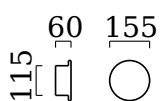

PONT

wall luminaire

item nr. **18/1947.42**

color	grey
material	concrete
dimensions	D 155 mm x H 60 mm
lightsource	LED not exchangeable
control	not dimmable
system power	7 W
luminous flux	LED module with 600 lm
light color	2,900 K
light emission	direct/indirect
degree of protection	IP20

PONT

Typ	wall luminaire
item nr.	18/1947.42
GTIN (EAN)	4022671107266

material and dimensions

color	grey
material	concrete
dimensions	D 155 mm x H 60 mm
weight	0.83 kg

light and electric specifications

lightsource	LED not exchangeable
control	not dimmable
system power	7 W
luminous flux	LED module with 600 lm
light color	2,900 K
CRI	90-100
light emission	direct/indirect
degree of protection	IP20
protection class	1
energy efficiency class of the built-in lightsources	A++, A+, A (LED)