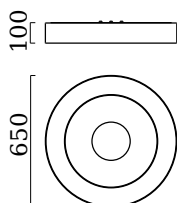

LOMO

ceiling luminaire

item nr. **15/1900.07/9305**

color	mat white
material	shade, anthracite
dimensions	D 650 mm x H 100 mm
lightsource	LED not exchangeable
control	dimnable trailing/leading edge
system power	45 W
luminous flux	LED module with 4,650 lm
light color	2,800 K
light emission	direct/indirect
degree of protection	IP20
options	optionally available with CASAMBI control

LOMO

Typ	ceiling luminaire
item nr.	15/1900.07/9305
GTIN (EAN)	4022671107556

material and dimensions

color	mat white
material	shade, anthracite
dimensions	D 650 mm x H 100 mm
weight	5.4 kg

light and electric specifications

lightsource	LED not exchangeable
control	dimnable trailing/leading edge
Casambi	optionally available with CASAMBI control
system power	45 W
luminous flux	LED module with 4,650 lm
light color	2,800 K
CRI	80-89
light emission	direct/indirect
degree of protection	IP20
protection class	1
energy efficiency class of the built-in lightsource	A++, A+, A (LED)