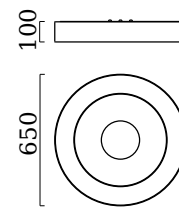

LOMO

ceiling luminaire

item nr. **15/1900.07/9305**

color	mat white
material	shade, anthracite
dimensions	D 650 mm x H 100 mm
lightsource	LED not exchangeable
control	dimnable trailing/leading edge
system power	45 W
luminous flux	LED module with 4,650 lm
light color	2,800 K
light emission	direct/indirect
degree of protection	IP20
options	optionally available with CASAMBI control

LOMO

Typ	ceiling luminaire
item nr.	15/1900.07/9305
GTIN (EAN)	4022671107556

material and dimensions

color	mat white
material	shade, anthracite
dimensions	D 650 mm x H 100 mm
weight	5.4 kg

light and electric specifications

lightsource	LED not exchangeable
control	dimnable trailing/leading edge
Casambi	optionally available with CASAMBI control
system power	45 W
luminous flux	LED module with 4,650 lm
light color	2,800 K
CRI	80-89
light emission	direct/indirect
degree of protection	IP20
protection class	1
energy efficiency class of the built-in lightsource	A++, A+, A (LED)