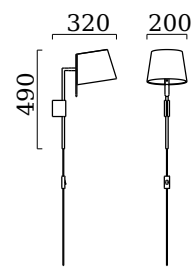

LIGNEA

wall luminaire

item nr. **18/1910.78/9307**

color	mat black - walnut
material	shade, white
dimensions	L 490 mm x B 200 mm x H 320 mm
lightsource	1 x E27, 1 W - 60 W
light emission	direct/indirect
degree of protection	IP20

LIGNEA

Typ	wall luminaire
item nr.	18/1910.78/9307
GTIN (EAN)	4022671107525

material and dimensions

color	mat black - walnut
material	shade, white
dimensions	L 490 mm x B 200 mm x H 320 mm
weight	0.7 kg

light and electric specifications

lightsource	1 x E27, 1 W - 60 W
light emission	direct/indirect
degree of protection	IP20
protection class	2
energy efficiency class of the built-in lightsources	A++ - E

price

recommended retail price	169 €, excl. VAT
price group	1