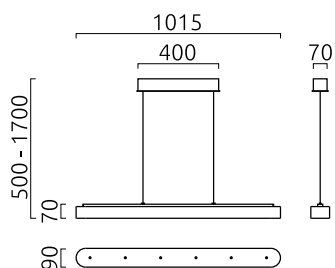

BORA

pendant luminaire

item nr. **16/1704.02/9255**

color	brass mat
material	shade, anthracite
dimensions	L 1,015 mm x B 90 mm x H 70 mm
lightsource	LED not exchangeable
control	dimmable trailing/leading edge
system power	30 W
luminous flux	LED module with 3,300 lm
light color	2,800 K
light emission	direct/indirect
degree of protection	IP20
options	optionally available with CASAMBI control

BORA

Typ	pendant luminaire
item nr.	16/1704.02/9255
GTIN (EAN)	4022671107372

material and dimensions

color	brass mat
material	shade, anthracite
dimensions	L 1,015 mm x B 90 mm x H 70 mm
height adjustment	EASY-LIFT height adjustment
suspension length	500 mm - 1,700 mm
weight	5 kg

light and electric specifications

lightsource	LED not exchangeable
control	dimnable trailing/leading edge
Casambi	optionally available with CASAMBI control
system power	30 W
luminous flux	LED module with 3,300 lm
light color	2,800 K
CRI	80-89
light emission	direct/indirect
degree of protection	IP20
protection class	1
energy efficiency class of the built-in lightsource	A++, A+, A (LED)