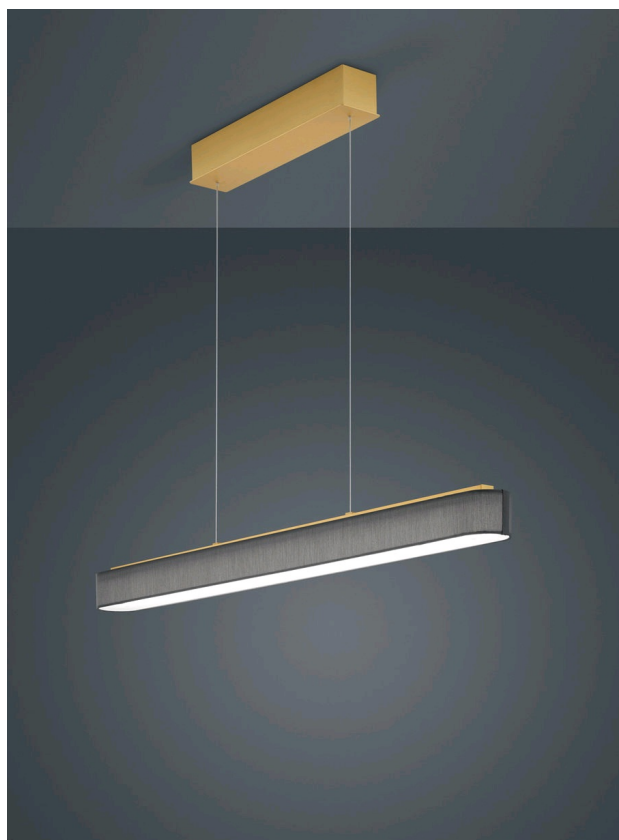

BORA

pendant luminaire

item nr. **16/1704.02/9255**

color	brass mat
material	shade, anthracite
dimensions	L 1,015 mm x B 90 mm x H 70 mm
lightsource	LED not exchangeable
control	dimmable trailing/leading edge
system power	30 W
luminous flux	LED module with 3,300 lm
light color	2,800 K
light emission	direct/indirect
degree of protection	IP20
options	optionally available with CASAMBI control

BORA

Typ	pendant luminaire
item nr.	16/1704.02/9255
GTIN (EAN)	4022671107372

material and dimensions

color	brass mat
material	shade, anthracite
dimensions	L 1,015 mm x B 90 mm x H 70 mm
height adjustment	EASY-LIFT height adjustment
suspension length	500 mm - 1,700 mm
weight	5 kg

light and electric specifications

lightsource	LED not exchangeable
control	dimnable trailing/leading edge
Casambi	optionally available with CASAMBI control
system power	30 W
luminous flux	LED module with 3,300 lm
light color	2,800 K
CRI	80-89
light emission	direct/indirect
degree of protection	IP20
protection class	1
energy efficiency class of the built-in lightsource	A++, A+, A (LED)