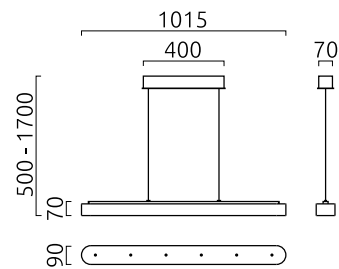

BORA

pendant luminaire

item nr. **16/1704.02/9255**

color	brass mat
material	shade, anthracite
dimensions	L 1,015 mm x B 90 mm x H 70 mm
lightsource	LED not exchangeable
control	dimmable trailing/leading edge
system power	30 W
luminous flux	LED module with 3,300 lm
light color	2,800 K
light emission	direct/indirect
degree of protection	IP20
options	optionally available with CASAMBI control

BORA

Typ	pendant luminaire
item nr.	16/1704.02/9255
GTIN (EAN)	4022671107372

material and dimensions

color	brass mat
material	shade, anthracite
dimensions	L 1,015 mm x B 90 mm x H 70 mm
height adjustment	EASY-LIFT height adjustment
suspension length	500 mm - 1,700 mm
weight	5 kg

light and electric specifications

lightsource	LED not exchangeable
control	dimnable trailing/leading edge
Casambi	optionally available with CASAMBI control
system power	30 W
luminous flux	LED module with 3,300 lm
light color	2,800 K
CRI	80-89
light emission	direct/indirect
degree of protection	IP20
protection class	1
energy efficiency class of the built-in lightsource	A++, A+, A (LED)