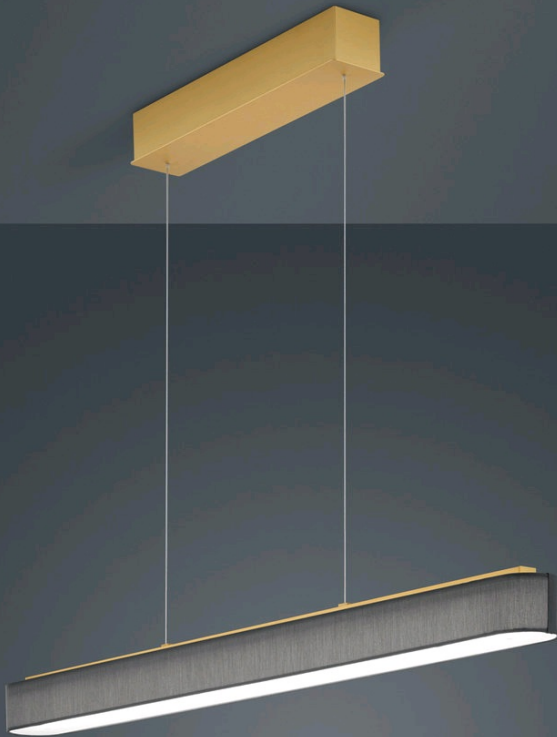

BORA

pendant luminaire

item nr. **16/1704.02/9255**

color	brass mat
material	shade, anthracite
dimensions	L 1,015 mm x B 90 mm x H 70 mm
lightsource	LED not exchangeable
control	dimmable trailing/leading edge
system power	30 W
luminous flux	LED module with 3,300 lm
light color	2,800 K
light emission	direct/indirect
degree of protection	IP20
options	optionally available with CASAMBI control

BORA

Typ	pendant luminaire
item nr.	16/1704.02/9255
GTIN (EAN)	4022671107372

material and dimensions

color	brass mat
material	shade, anthracite
dimensions	L 1,015 mm x B 90 mm x H 70 mm
height adjustment	EASY-LIFT height adjustment
suspension length	500 mm - 1,700 mm
weight	5 kg

light and electric specifications

lightsource	LED not exchangeable
control	dimnable trailing/leading edge
Casambi	optionally available with CASAMBI control
system power	30 W
luminous flux	LED module with 3,300 lm
light color	2,800 K
CRI	80-89
light emission	direct/indirect
degree of protection	IP20
protection class	1
energy efficiency class of the built-in lightsource	A++, A+, A (LED)