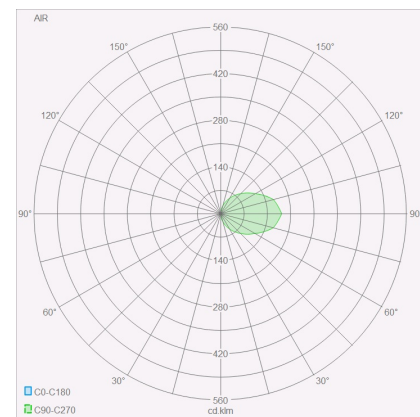

# AIR

wall luminaire

item nr. **A18607.93**

color	graphite
material	aluminium
dimensions	L 150 mm x B 150 mm x H 45 mm
lightsource	LED not exchangeable
control	not dimmable
system power	12 W
luminous flux	410 lm
light color	3,000 K
light emission	indirekt
degree of protection	IP65

## material and dimensions

color	graphite
material	aluminium
dimensions	L 150 mm x B 150 mm x H 45 mm
weight	0.83 kg

## light and electric specifications

lightsource	LED not exchangeable
control	not dimmable
system power	12 W
luminous flux	410 lm
light color	3,000 K
CRI	80-89
light emission	indirekt
degree of protection	IP65
protection class	1
energy efficiency class of the built-in lightsources	A++, A+, A (LED)