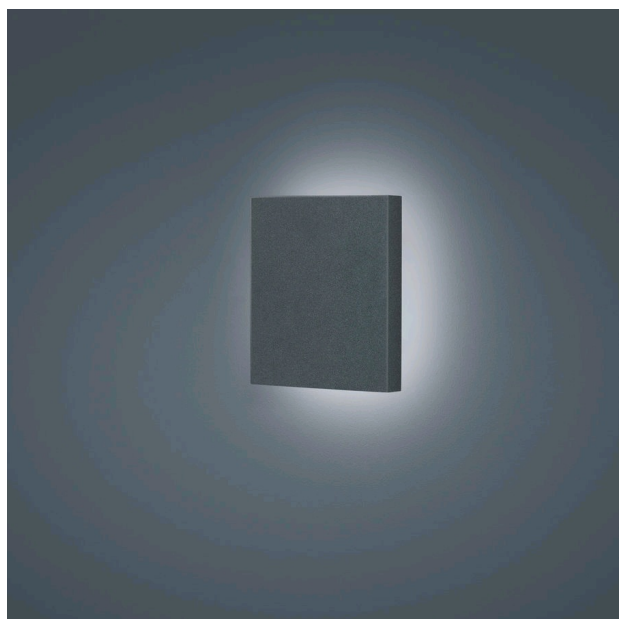

# AIR

wall luminaire

item nr. **A18607.93**

color	graphite
material	aluminium
dimensions	L 150 mm x B 150 mm x H 45 mm
lightsource	LED not exchangeable
control	not dimmable
system power	12 W
luminous flux	410 lm
light color	3,000 K
light emission	indirekt
degree of protection	IP65

# AIR

Typ	wall luminaire
item nr.	A18607.93
GTIN (EAN)	4022671108157

## material and dimensions

color	graphite
material	aluminium
dimensions	L 150 mm x B 150 mm x H 45 mm
weight	0.83 kg

## light and electric specifications

lightsource	LED not exchangeable
control	not dimmable
system power	12 W
luminous flux	410 lm
light color	3,000 K
CRI	80-89
light emission	indirekt
degree of protection	IP65
protection class	1
energy efficiency class of the built-in lightsources	A++, A+, A (LED)