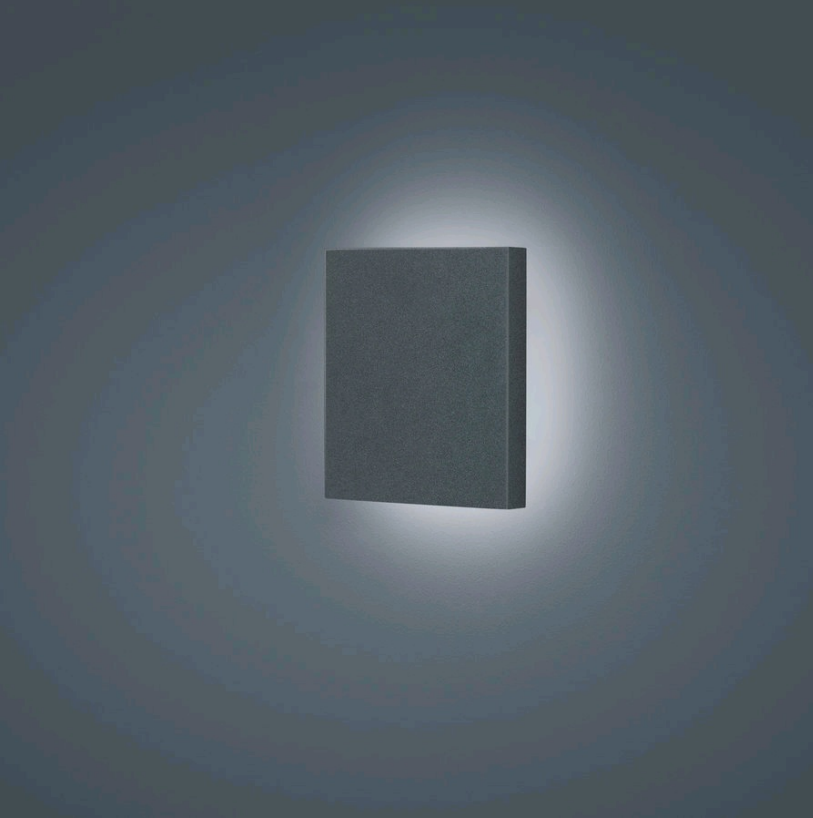

# AIR

wall luminaire

item nr. **A18607.93**

color	graphite
material	aluminium
dimensions	L 150 mm x B 150 mm x H 45 mm
lightsource	LED not exchangeable
control	not dimmable
system power	12 W
luminous flux	410 lm
light color	3,000 K
light emission	indirekt
degree of protection	IP65

# AIR

Typ	wall luminaire
item nr.	A18607.93
GTIN (EAN)	4022671108157

## material and dimensions

color	graphite
material	aluminium
dimensions	L 150 mm x B 150 mm x H 45 mm
weight	0.83 kg

## light and electric specifications

lightsource	LED not exchangeable
control	not dimmable
system power	12 W
luminous flux	410 lm
light color	3,000 K
CRI	80-89
light emission	indirekt
degree of protection	IP65
protection class	1
energy efficiency class of the built-in lightsources	A++, A+, A (LED)