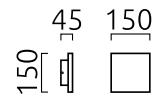

# AIR

wall luminaire

item nr. **A18607.93**

color	graphite
material	aluminium
dimensions	L 150 mm x B 150 mm x H 45 mm
lightsource	LED not exchangeable
control	not dimmable
system power	12 W
luminous flux	410 lm
light color	3,000 K
light emission	indirekt
degree of protection	IP65

## material and dimensions

color	graphite
material	aluminium
dimensions	L 150 mm x B 150 mm x H 45 mm
weight	0.83 kg

## light and electric specifications

lightsource	LED not exchangeable
control	not dimmable
system power	12 W
luminous flux	410 lm
light color	3,000 K
CRI	80-89
light emission	indirekt
degree of protection	IP65
protection class	1
energy efficiency class of the built-in lightsources	A++, A+, A (LED)