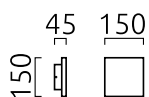

# AIR

wall luminaire

item nr. **A18607.93**

color	graphite
material	aluminium
dimensions	L 150 mm x B 150 mm x H 45 mm
lightsource	LED not exchangeable
control	not dimmable
system power	12 W
luminous flux	410 lm
light color	3,000 K
light emission	indirekt
degree of protection	IP65

## material and dimensions

color	graphite
material	aluminium
dimensions	L 150 mm x B 150 mm x H 45 mm
weight	0.83 kg

## light and electric specifications

lightsource	LED not exchangeable
control	not dimmable
system power	12 W
luminous flux	410 lm
light color	3,000 K
CRI	80-89
light emission	indirekt
degree of protection	IP65
protection class	1
energy efficiency class of the built-in lightsources	A++, A+, A (LED)