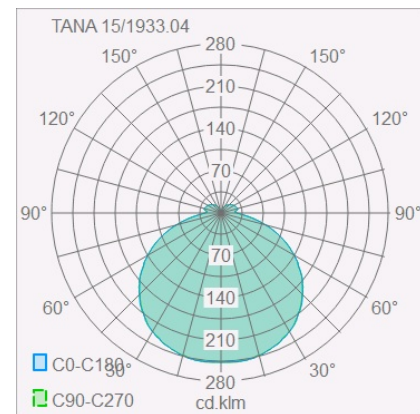

TANA

ceiling luminaire

item nr. **15/1933.04**

color	chrome
material	glass partially satinised
dimensions	D 280 mm x H 65 mm
lightsource	LED not exchangeable
control	not dimmable
system power	18 W
luminous flux	870 lm
light color	2,900 K
light emission	direct
degree of protection	IP44

TANA

Typ	ceiling luminaire
item nr.	15/1933.04
GTIN (EAN)	4022671106566

material and dimensions

color	chrome
material	glass partially satinised
dimensions	D 280 mm x H 65 mm
weight	3.37 kg

light and electric specifications

lightsource	LED not exchangeable
control	not dimmable
system power	18 W
luminous flux	870 lm
light color	2,900 K
CRI	90-100
light emission	direct
degree of protection	IP44
protection class	1
energy efficiency class of the built-in lightsources	A++, A+, A (LED)