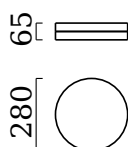

TANA

ceiling luminaire

item nr. **15/1933.04**

color	chrome
material	glass partially satinised
dimensions	D 280 mm x H 65 mm
lightsource	LED not exchangeable
control	not dimmable
system power	18 W
luminous flux	870 lm
light color	2,900 K
light emission	direct
degree of protection	IP44

TANA

Typ	ceiling luminaire
item nr.	15/1933.04
GTIN (EAN)	4022671106566

material and dimensions

color	chrome
material	glass partially satinised
dimensions	D 280 mm x H 65 mm
weight	3.37 kg

light and electric specifications

lightsource	LED not exchangeable
control	not dimmable
system power	18 W
luminous flux	870 lm
light color	2,900 K
CRI	90-100
light emission	direct
degree of protection	IP44
protection class	1
energy efficiency class of the built-in lightsources	A++, A+, A (LED)