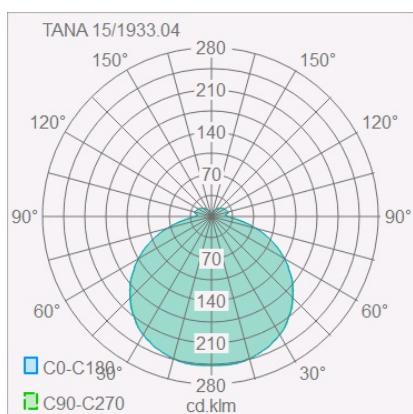

TANA

ceiling luminaire

item nr. **15/1933.04**

color	chrome
material	glass partially satinised
dimensions	D 280 mm x H 65 mm
lightsource	LED not exchangeable
control	not dimmable
system power	18 W
luminous flux	870 lm
light color	2,900 K
light emission	direct
degree of protection	IP44

TANA

Typ	ceiling luminaire
item nr.	15/1933.04
GTIN (EAN)	4022671106566

material and dimensions

color	chrome
material	glass partially satinised
dimensions	D 280 mm x H 65 mm
weight	3.37 kg

light and electric specifications

lightsource	LED not exchangeable
control	not dimmable
system power	18 W
luminous flux	870 lm
light color	2,900 K
CRI	90-100
light emission	direct
degree of protection	IP44
protection class	1
energy efficiency class of the built-in lightsources	A++, A+, A (LED)