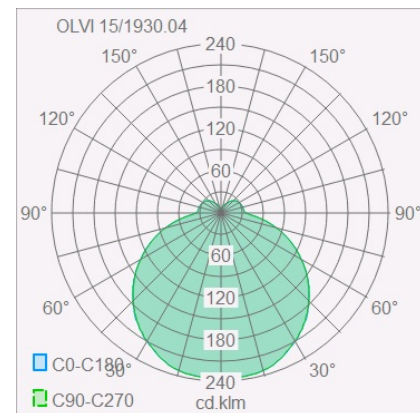

# OLVI

ceiling luminaire

item nr. **15/1930.04**

color	chrome
material	opal glass satinised - glass clear
dimensions	D 230 mm x H 180 mm
lightsource	LED not exchangeable
control	not dimmable
system power	12 W
luminous flux	840 lm
light color	2,900 K
light emission	direct
degree of protection	IP44

### material and dimensions

color	chrome
material	opal glass satinised - glass clear
dimensions	D 230 mm x H 180 mm
weight	2.13 kg

### light and electric specifications

lightsource	LED not exchangeable
control	not dimmable
system power	12 W
luminous flux	840 lm
light color	2,900 K
CRI	90-100
light emission	direct
degree of protection	IP44
protection class	1
energy efficiency class of the built-in lightsources	A++, A+, A (LED)