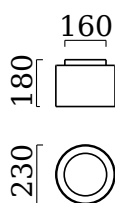

# OLVI

ceiling luminaire

item nr. **15/1930.04**

color	chrome
material	opal glass satinised - glass clear
dimensions	D 230 mm x H 180 mm
lightsource	LED not exchangeable
control	not dimmable
system power	12 W
luminous flux	840 lm
light color	2,900 K
light emission	direct
degree of protection	IP44

### material and dimensions

color	chrome
material	opal glass satinised - glass clear
dimensions	D 230 mm x H 180 mm
weight	2.13 kg

### light and electric specifications

lightsource	LED not exchangeable
control	not dimmable
system power	12 W
luminous flux	840 lm
light color	2,900 K
CRI	90-100
light emission	direct
degree of protection	IP44
protection class	1
energy efficiency class of the built-in lightsources	A++, A+, A (LED)