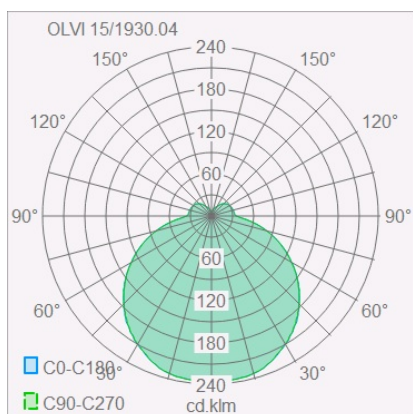

# OLVI

ceiling luminaire

item nr. **15/1930.04**

color	chrome
material	opal glass satinised - glass clear
dimensions	D 230 mm x H 180 mm
lightsource	LED not exchangeable
control	not dimmable
system power	12 W
luminous flux	840 lm
light color	2,900 K
light emission	direct
degree of protection	IP44

### material and dimensions

color	chrome
material	opal glass satinised - glass clear
dimensions	D 230 mm x H 180 mm
weight	2.13 kg

### light and electric specifications

lightsource	LED not exchangeable
control	not dimmable
system power	12 W
luminous flux	840 lm
light color	2,900 K
CRI	90-100
light emission	direct
degree of protection	IP44
protection class	1
energy efficiency class of the built-in lightsources	A++, A+, A (LED)