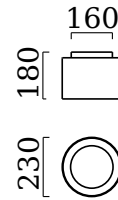

# OLVI

ceiling luminaire

item nr. **15/1930.04**

color	chrome
material	opal glass satinised - glass clear
dimensions	D 230 mm x H 180 mm
lightsource	LED not exchangeable
control	not dimmable
system power	12 W
luminous flux	840 lm
light color	2,900 K
light emission	direct
degree of protection	IP44

### material and dimensions

color	chrome
material	opal glass satinised - glass clear
dimensions	D 230 mm x H 180 mm
weight	2.13 kg

### light and electric specifications

lightsource	LED not exchangeable
control	not dimmable
system power	12 W
luminous flux	840 lm
light color	2,900 K
CRI	90-100
light emission	direct
degree of protection	IP44
protection class	1
energy efficiency class of the built-in lightsources	A++, A+, A (LED)