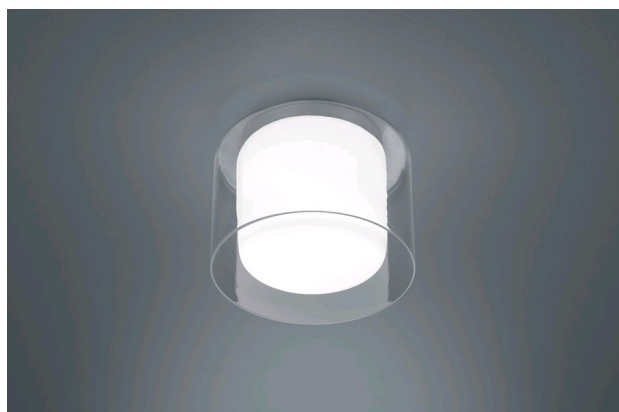

# OLVI

ceiling luminaire

item nr. **15/1930.04**

color	chrome
material	opal glass satinised - glass clear
dimensions	D 230 mm x H 180 mm
lightsource	LED not exchangeable
control	not dimmable
system power	12 W
luminous flux	840 lm
light color	2,900 K
light emission	direct
degree of protection	IP44

Typ	ceiling luminaire
item nr.	15/1930.04
GTIN (EAN)	4022671106535

### material and dimensions

color	chrome
material	opal glass satinised - glass clear
dimensions	D 230 mm x H 180 mm
weight	2.13 kg

### light and electric specifications

lightsource	LED not exchangeable
control	not dimmable
system power	12 W
luminous flux	840 lm
light color	2,900 K
CRI	90-100
light emission	direct
degree of protection	IP44
protection class	1
energy efficiency class of the built-in lightsources	A++, A+, A (LED)