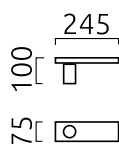

NUT

Typ	wall/ceiling-luminaire
item nr.	15/1915.07
GTIN (EAN)	4022671107068

description

Elegant, very flat luminaire family for ceiling- or wall-installation. Completely without visible screws. The inner rings are part of every delivery in black, silver and gold color and can be changed without any tools.

material and dimensions

color	mat white
dimensions	L 75 mm x B 245 mm x H 100 mm
weight	0.7 kg

light and electric specifications

lightsource	LED not exchangeable
control	not dimmable
system power	11 W
luminous flux	620 lm
light color	2,800 K
CRI	90-100
beam angle	24 °
light emission	direct
degree of protection	IP20
protection class	1
energy efficiency class of the built-in lightsources	A++, A+, A (LED)

price

recommended retail price	169 €, excl. VAT
price group	1