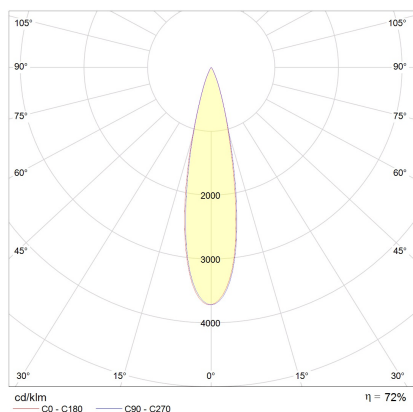

NUT

Typ	wall/ceiling-luminaire
item nr.	15/1915.07
GTIN (EAN)	4022671107068

description

Elegant, very flat luminaire family for ceiling- or wall-installation. Completely without visible screws. The inner rings are part of every delivery in black, silver and gold color and can be changed without any tools.

material and dimensions

color	mat white
dimensions	L 75 mm x B 245 mm x H 100 mm
weight	0.7 kg

light and electric specifications

lightsource	LED not exchangeable
control	not dimmable
system power	11 W
luminous flux	620 lm
light color	2,800 K
CRI	90-100
beam angle	24 °
light emission	direct
degree of protection	IP20
protection class	1
energy efficiency class of the built-in lightsources	A++, A+, A (LED)

price

recommended retail price	169 €, excl. VAT
price group	1