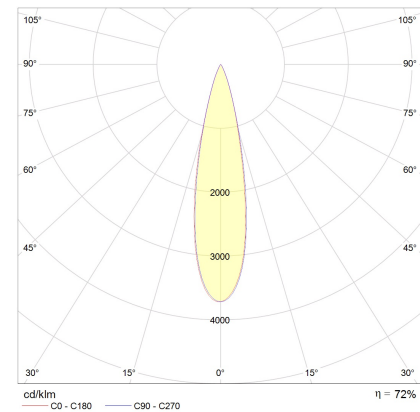

# NUT

wall/ceiling-luminaire

item nr. **15/1915.07**

color	mat white
dimensions	L 75 mm x B 245 mm x H 100 mm
lightsource	LED not exchangeable
control	not dimmable
system power	11 W
luminous flux	620 lm
light color	2,800 K
light emission	direct
degree of protection	IP20

## material and dimensions

color	mat white
dimensions	L 75 mm x B 245 mm x H 100 mm
weight	0.7 kg

## light and electric specifications

lightsource	LED not exchangeable
control	not dimmable
system power	11 W
luminous flux	620 lm
light color	2,800 K
CRI	90-100
beam angle	24 °
light emission	direct
degree of protection	IP20
protection class	1
energy efficiency class of the built-in lightsources	A++, A+, A (LED)