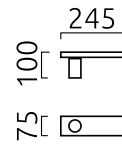

# NUT

wall/ceiling-luminaire

item nr. **15/1915.07**

color	mat white
dimensions	L 75 mm x B 245 mm x H 100 mm
lightsource	LED not exchangeable
control	not dimmable
system power	11 W
luminous flux	620 lm
light color	2,800 K
light emission	direct
degree of protection	IP20

## material and dimensions

color	mat white
dimensions	L 75 mm x B 245 mm x H 100 mm
weight	0.7 kg