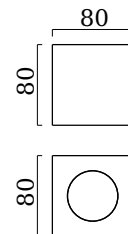

# PEKA

wall luminaire

item nr. **A28807.07**

color	mat white
material	cast aluminium
dimensions	L 80 mm x B 80 mm x H 80 mm
lightsource	LED not exchangeable
control	not dimmable
system power	6 W
luminous flux	LED module with 380 lm
light color	3,000 K
light emission	direct/indirect
degree of protection	IP54

## material and dimensions

color	mat white
material	cast aluminium
dimensions	L 80 mm x B 80 mm x H 80 mm
weight	1.1 kg

## light and electric specifications

lightsource	LED not exchangeable
control	not dimmable
system power	6 W
luminous flux	LED module with 380 lm
light color	3,000 K
CRI	80-89
light emission	direct/indirect
degree of protection	IP54
protection class	1
energy efficiency class of the built-in lightsources	A++, A+, A (LED)