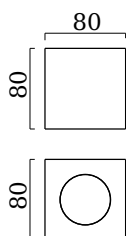

PEKA

Typ	wall luminaire
item nr.	A28807.07
GTIN (EAN)	4022671106641

material and dimensions

color	mat white
material	cast aluminium
dimensions	L 80 mm x B 80 mm x H 80 mm
weight	1.1 kg

light and electric specifications

lightsource	LED not exchangeable
control	not dimmable
system power	6 W
luminous flux	LED module with 380 lm
light color	3,000 K
CRI	80-89
light emission	direct/indirect
degree of protection	IP54
protection class	1
energy efficiency class of the built-in lightsources	A++, A+, A (LED)

price

recommended retail price	149 €, excl. VAT
price group	3