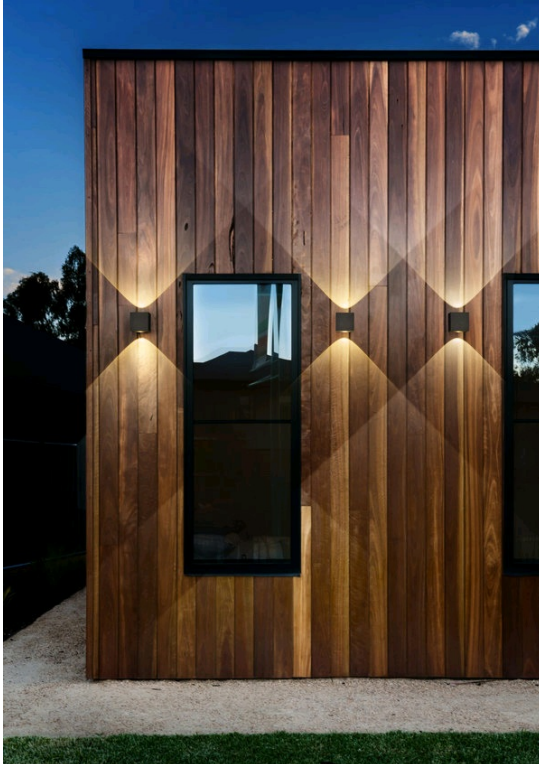

# PEKA

wall luminaire

item nr. **A28807.07**

color	mat white
material	cast aluminium
dimensions	L 80 mm x B 80 mm x H 80 mm
lightsource	LED not exchangeable
control	not dimmable
system power	6 W
luminous flux	LED module with 380 lm
light color	3,000 K
light emission	direct/indirect
degree of protection	IP54