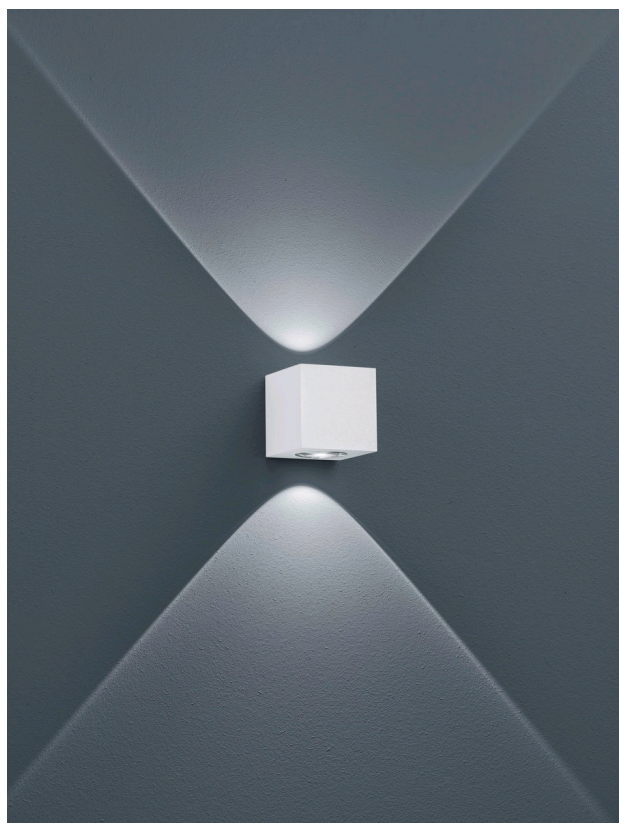

# PEKA

wall luminaire

item nr. **A28807.07**

color	mat white
material	cast aluminium
dimensions	L 80 mm x B 80 mm x H 80 mm
lightsource	LED not exchangeable
control	not dimmable
system power	6 W
luminous flux	LED module with 380 lm
light color	3,000 K
light emission	direct/indirect
degree of protection	IP54

# PEKA

Typ	wall luminaire
item nr.	A28807.07
GTIN (EAN)	4022671106641

## material and dimensions

color	mat white
material	cast aluminium
dimensions	L 80 mm x B 80 mm x H 80 mm
weight	1.1 kg