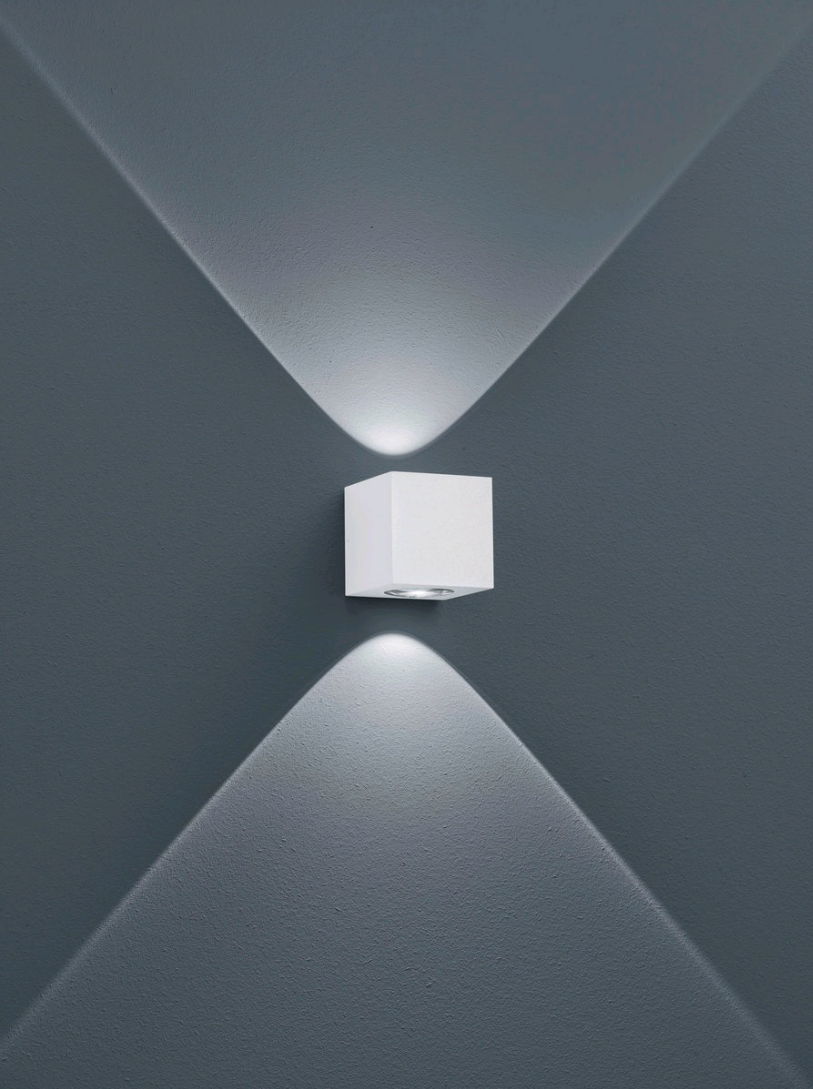

# PEKA

wall luminaire

item nr. **A28807.07**

color	mat white
material	cast aluminium
dimensions	L 80 mm x B 80 mm x H 80 mm
lightsource	LED not exchangeable
control	not dimmable
system power	6 W
luminous flux	LED module with 380 lm
light color	3,000 K
light emission	direct/indirect
degree of protection	IP54

# PEKA

Typ	wall luminaire
item nr.	A28807.07
GTIN (EAN)	4022671106641

## material and dimensions

color	mat white
material	cast aluminium
dimensions	L 80 mm x B 80 mm x H 80 mm
weight	1.1 kg