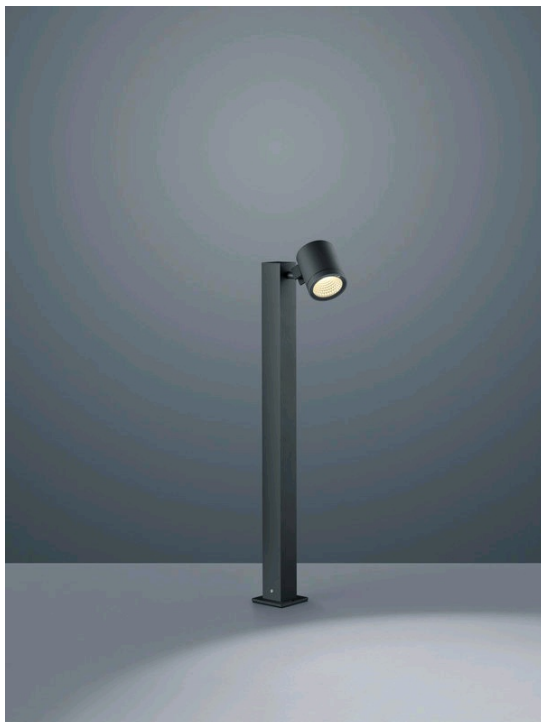

PART

bollard luminaire

item nr. **A19806.07**

color	mat white
material	aluminium
dimensions	L 170 mm x B 85 mm x H 755 mm
lightsource	LED not exchangeable
control	not dimmable
with presence detector	yes
system power	10 W
luminous flux	740 lm
light color	3,000 K
light emission	direct
degree of protection	IP55

PART

Typ	bollard luminaire
item nr.	A19806.07
GTIN (EAN)	4022671106726

material and dimensions

color	mat white
material	aluminium
dimensions	L 170 mm x B 85 mm x H 755 mm
weight	1.85 kg

light and electric specifications

lightsource	LED not exchangeable
control	not dimmable
with presence detector	yes
system power	10 W
luminous flux	740 lm
light color	3,000 K
CRI	80-89
light emission	direct
degree of protection	IP55
protection class	1
energy efficiency class of the built-in lightsources	A++, A+, A (LED)