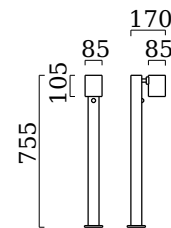

PART

bollard luminaire

item nr. **A19806.07**

color	mat white
material	aluminium
dimensions	L 170 mm x B 85 mm x H 755 mm
lightsource	LED not exchangeable
control	not dimmable
with presence detector	yes
system power	10 W
luminous flux	740 lm
light color	3,000 K
light emission	direct
degree of protection	IP55

PART

Typ	bollard luminaire
item nr.	A19806.07
GTIN (EAN)	4022671106726

material and dimensions

color	mat white
material	aluminium
dimensions	L 170 mm x B 85 mm x H 755 mm
weight	1.85 kg

light and electric specifications

lightsource	LED not exchangeable
control	not dimmable
with presence detector	yes
system power	10 W
luminous flux	740 lm
light color	3,000 K
CRI	80-89
light emission	direct
degree of protection	IP55
protection class	1
energy efficiency class of the built-in lightsources	A++, A+, A (LED)