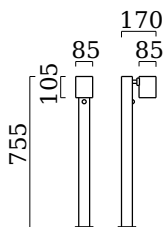

PART

bollard luminaire

item nr. **A19806.07**

color	mat white
material	aluminium
dimensions	L 170 mm x B 85 mm x H 755 mm
lightsource	LED not exchangeable
control	not dimmable
with presence detector	yes
system power	10 W
luminous flux	740 lm
light color	3,000 K
light emission	direct
degree of protection	IP55

PART

Typ	bollard luminaire
item nr.	A19806.07
GTIN (EAN)	4022671106726

material and dimensions

color	mat white
material	aluminium
dimensions	L 170 mm x B 85 mm x H 755 mm
weight	1.85 kg

light and electric specifications

lightsource	LED not exchangeable
control	not dimmable
with presence detector	yes
system power	10 W
luminous flux	740 lm
light color	3,000 K
CRI	80-89
light emission	direct
degree of protection	IP55
protection class	1
energy efficiency class of the built-in lightsources	A++, A+, A (LED)