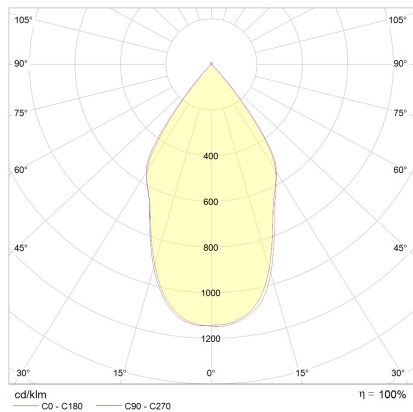

PART

bollard luminaire

item nr. **A19806.07**

color	mat white
material	aluminium
dimensions	L 170 mm x B 85 mm x H 755 mm
lightsource	LED not exchangeable
control	not dimmable
with presence detector	yes
system power	10 W
luminous flux	740 lm
light color	3,000 K
light emission	direct
degree of protection	IP55

PART

Typ	bollard luminaire
item nr.	A19806.07
GTIN (EAN)	4022671106726

material and dimensions

color	mat white
material	aluminium
dimensions	L 170 mm x B 85 mm x H 755 mm
weight	1.85 kg

light and electric specifications

lightsource	LED not exchangeable
control	not dimmable
with presence detector	yes
system power	10 W
luminous flux	740 lm
light color	3,000 K
CRI	80-89
light emission	direct
degree of protection	IP55
protection class	1
energy efficiency class of the built-in lightsources	A++, A+, A (LED)