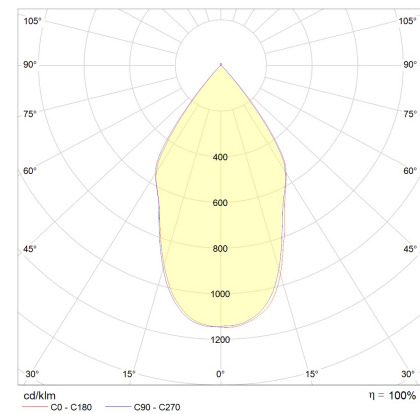

PART

bollard luminaire

item nr. **A19806.07**

color	mat white
material	aluminium
dimensions	L 170 mm x B 85 mm x H 755 mm
lightsource	LED not exchangeable
control	not dimmable
with presence detector	yes
system power	10 W
luminous flux	740 lm
light color	3,000 K
light emission	direct
degree of protection	IP55

PART

Typ	bollard luminaire
item nr.	A19806.07
GTIN (EAN)	4022671106726

material and dimensions

color	mat white
material	aluminium
dimensions	L 170 mm x B 85 mm x H 755 mm
weight	1.85 kg

light and electric specifications

lightsource	LED not exchangeable
control	not dimmable
with presence detector	yes
system power	10 W
luminous flux	740 lm
light color	3,000 K
CRI	80-89
light emission	direct
degree of protection	IP55
protection class	1
energy efficiency class of the built-in lightsources	A++, A+, A (LED)