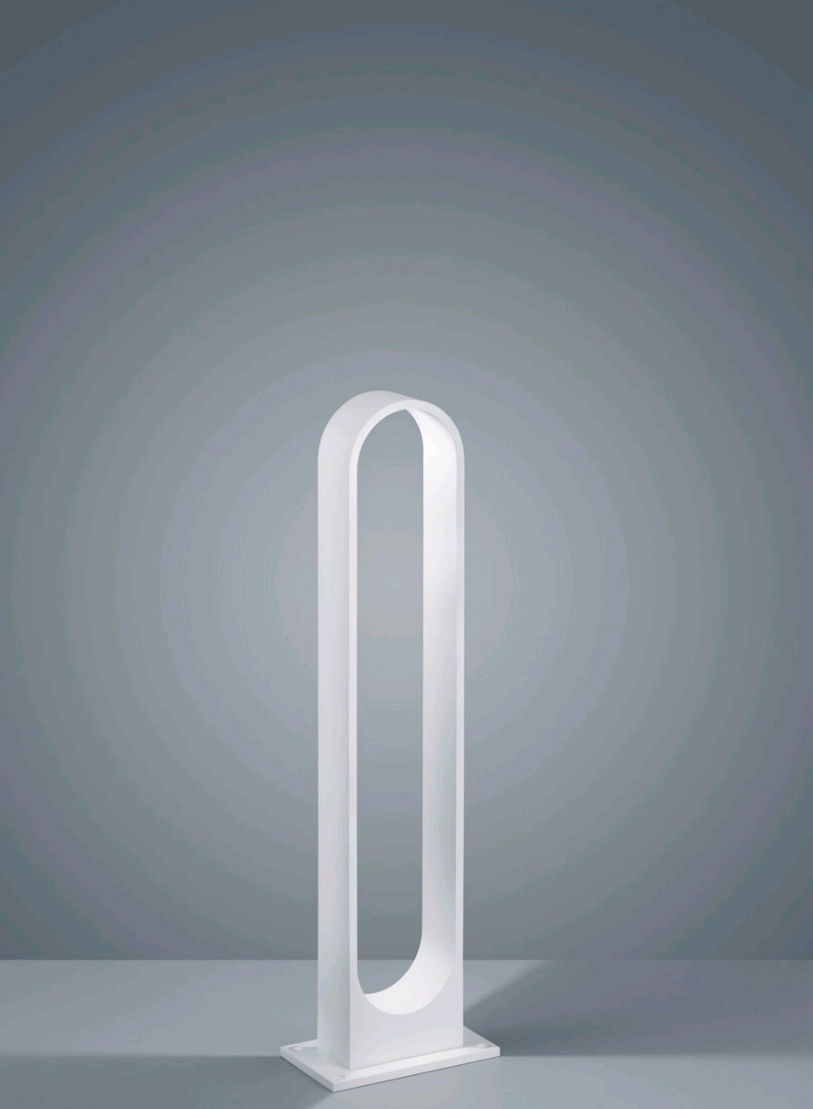

DRY

bollard luminaire

item nr. **A19702.07**

color	mat white
material	aluminium
dimensions	L 170 mm x B 100 mm x H 610 mm
lightsource	LED not exchangeable
control	not dimmable
system power	6 W
luminous flux	LED module with 730 lm
light color	3,000 K
light emission	direct
degree of protection	IP65

DRY

Typ	bollard luminaire
item nr.	A19702.07
GTIN (EAN)	4022671104623

material and dimensions

color	mat white
material	aluminium
dimensions	L 170 mm x B 100 mm x H 610 mm
weight	2.7 kg

light and electric specifications

lightsource	LED not exchangeable
control	not dimmable
system power	6 W
luminous flux	LED module with 730 lm
light color	3,000 K
CRI	80-89
light emission	direct
degree of protection	IP65
protection class	1
energy efficiency class of the built-in lightsource	A++, A+, A (LED)