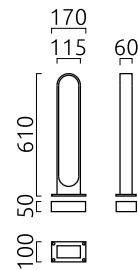

DRY

bollard luminaire

item nr. **A19702.07**

color	mat white
material	aluminium
dimensions	L 170 mm x B 100 mm x H 610 mm
lightsource	LED not exchangeable
control	not dimmable
system power	6 W
luminous flux	LED module with 730 lm
light color	3,000 K
light emission	direct
degree of protection	IP65

DRY

Typ	bollard luminaire
item nr.	A19702.07
GTIN (EAN)	4022671104623

material and dimensions

color	mat white
material	aluminium
dimensions	L 170 mm x B 100 mm x H 610 mm
weight	2.7 kg

light and electric specifications

lightsource	LED not exchangeable
control	not dimmable
system power	6 W
luminous flux	LED module with 730 lm
light color	3,000 K
CRI	80-89
light emission	direct
degree of protection	IP65
protection class	1
energy efficiency class of the built-in lightsource	A++, A+, A (LED)