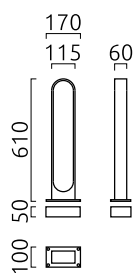

DRY

bollard luminaire

item nr. **A19702.07**

color	mat white
material	aluminium
dimensions	L 170 mm x B 100 mm x H 610 mm
lightsource	LED not exchangeable
control	not dimmable
system power	6 W
luminous flux	LED module with 730 lm
light color	3,000 K
light emission	direct
degree of protection	IP65

DRY

Typ	bollard luminaire
item nr.	A19702.07
GTIN (EAN)	4022671104623

material and dimensions

color	mat white
material	aluminium
dimensions	L 170 mm x B 100 mm x H 610 mm
weight	2.7 kg

light and electric specifications

lightsource	LED not exchangeable
control	not dimmable
system power	6 W
luminous flux	LED module with 730 lm
light color	3,000 K
CRI	80-89
light emission	direct
degree of protection	IP65
protection class	1
energy efficiency class of the built-in lightsource	A++, A+, A (LED)