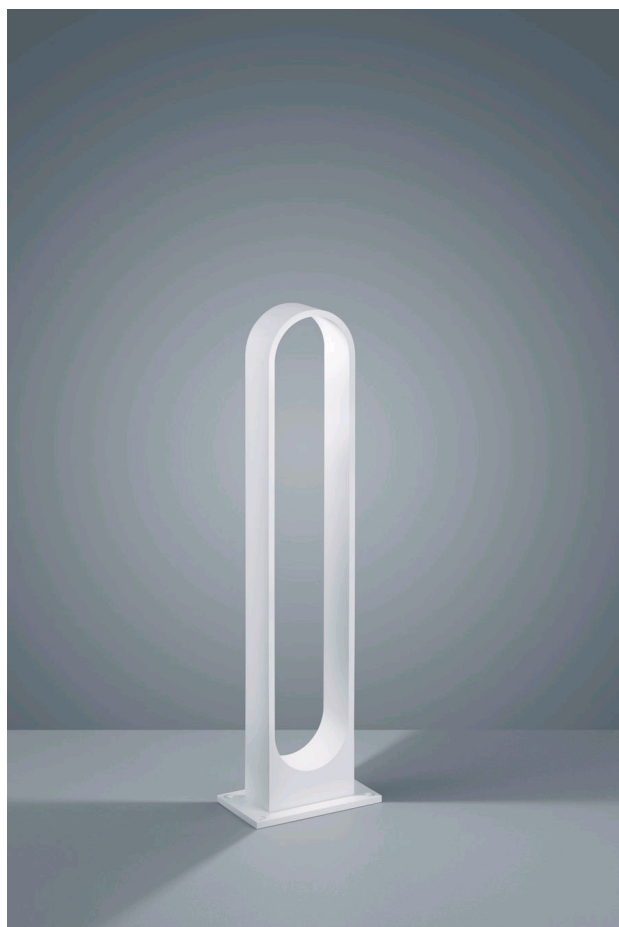

DRY

bollard luminaire

item nr. **A19702.07**

color	mat white
material	aluminium
dimensions	L 170 mm x B 100 mm x H 610 mm
lightsource	LED not exchangeable
control	not dimmable
system power	6 W
luminous flux	LED module with 730 lm
light color	3,000 K
light emission	direct
degree of protection	IP65

DRY

Typ	bollard luminaire
item nr.	A19702.07
GTIN (EAN)	4022671104623

material and dimensions

color	mat white
material	aluminium
dimensions	L 170 mm x B 100 mm x H 610 mm
weight	2.7 kg

light and electric specifications

lightsource	LED not exchangeable
control	not dimmable
system power	6 W
luminous flux	LED module with 730 lm
light color	3,000 K
CRI	80-89
light emission	direct
degree of protection	IP65
protection class	1
energy efficiency class of the built-in lightsource	A++, A+, A (LED)