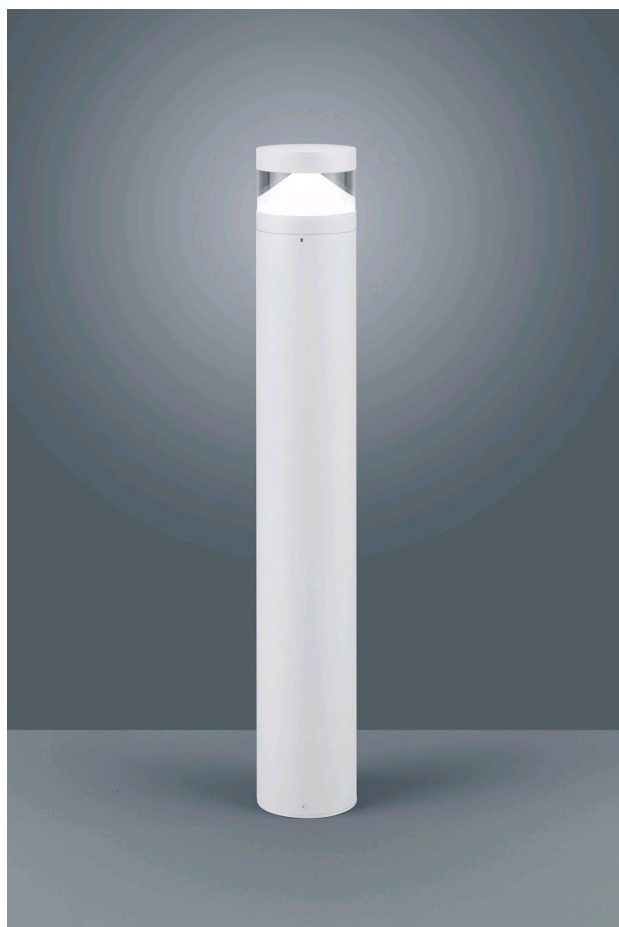

# MONO

bollard luminaire

item nr. **A19700.07**

color	mat white
material	aluminium
dimensions	D 120 mm x H 790 mm
lightsource	LED not exchangeable
control	not dimmable
system power	9 W
luminous flux	LED module with 900 lm
light color	3,000 K
light emission	direct
degree of protection	IP54

# MONO

Typ	bollard luminaire
item nr.	A19700.07
GTIN (EAN)	4022671104869

## material and dimensions

color	mat white
material	aluminium
dimensions	D 120 mm x H 790 mm
weight	3.9 kg

## light and electric specifications

lightsource	LED not exchangeable
control	not dimmable
system power	9 W
luminous flux	LED module with 900 lm
light color	3,000 K
CRI	80-89
light emission	direct
degree of protection	IP54
protection class	1
energy efficiency class of the built-in lightsources	A++, A+, A (LED)