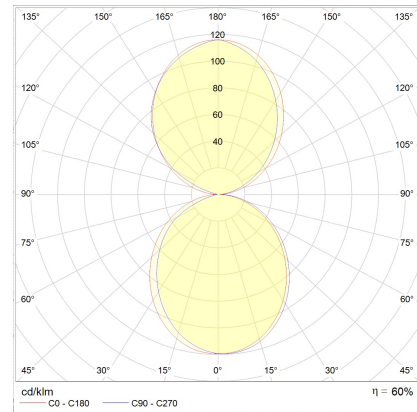

# SNAP

wall luminaire

item nr. **A28804.07**

color	mat white
material	cast aluminium + white acrylic diffuser
dimensions	L 62 mm x B 200 mm x H 125 mm
lightsource	LED not exchangeable
control	not dimmable
system power	16 W
luminous flux	1,300 lm
light color	3,000 K
light emission	direct/indirect
degree of protection	IP54

# SNAP

125 200 62

Typ	wall luminaire
item nr.	A28804.07
GTIN (EAN)	4022671106801

## material and dimensions

color	mat white
material	cast aluminium + white acrylic diffusor
dimensions	L 62 mm x B 200 mm x H 125 mm
weight	1.4 kg

## light and electric specifications

lightsource	LED not exchangeable
control	not dimmable
system power	16 W
luminous flux	1,300 lm
light color	3,000 K
CRI	80-89
light emission	direct/indirect
degree of protection	IP54
protection class	1
energy efficiency class of the built-in lightsources	A++, A+, A (LED)