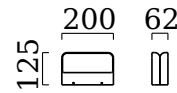

# SNAP

wall luminaire

item nr. **A28804.07**

color	mat white
material	cast aluminium + white acrylic diffuser
dimensions	L 62 mm x B 200 mm x H 125 mm
lightsource	LED not exchangeable
control	not dimmable
system power	16 W
luminous flux	1,300 lm
light color	3,000 K
light emission	direct/indirect
degree of protection	IP54

## material and dimensions

color	mat white
material	cast aluminium + white acrylic diffusor
dimensions	L 62 mm x B 200 mm x H 125 mm
weight	1.4 kg

## light and electric specifications

lightsource	LED not exchangeable
control	not dimmable
system power	16 W
luminous flux	1,300 lm
light color	3,000 K
CRI	80-89
light emission	direct/indirect
degree of protection	IP54
protection class	1
energy efficiency class of the built-in lightsources	A++, A+, A (LED)