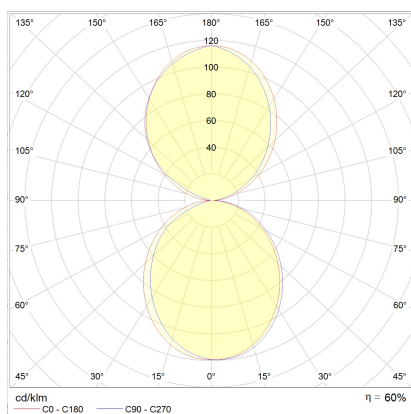

# SNAP

wall luminaire

item nr. **A28804.07**

color	mat white
material	cast aluminium + white acrylic diffuser
dimensions	L 62 mm x B 200 mm x H 125 mm
lightsource	LED not exchangeable
control	not dimmable
system power	16 W
luminous flux	1,300 lm
light color	3,000 K
light emission	direct/indirect
degree of protection	IP54

# SNAP

125 200 62

Typ	wall luminaire
item nr.	A28804.07
GTIN (EAN)	4022671106801

## material and dimensions

color	mat white
material	cast aluminium + white acrylic diffusor
dimensions	L 62 mm x B 200 mm x H 125 mm
weight	1.4 kg

## light and electric specifications

lightsource	LED not exchangeable
control	not dimmable
system power	16 W
luminous flux	1,300 lm
light color	3,000 K
CRI	80-89
light emission	direct/indirect
degree of protection	IP54
protection class	1
energy efficiency class of the built-in lightsources	A++, A+, A (LED)