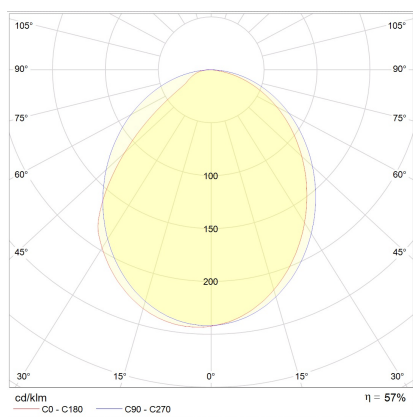

SNAP

wall luminaire

item nr. **A18804.07**

color	mat white
material	cast aluminium + white acrylic diffusor
dimensions	L 30 mm x B 200 mm x H 125 mm
lightsource	LED not exchangeable
control	not dimmable
system power	8 W
luminous flux	630 lm
light color	3,000 K
light emission	direct/indirect
degree of protection	IP54

SNAP

125 200 30

Typ	wall luminaire
item nr.	A18804.07
GTIN (EAN)	4022671106788

material and dimensions

color	mat white
material	cast aluminium + white acrylic diffusor
dimensions	L 30 mm x B 200 mm x H 125 mm
weight	0.7 kg

light and electric specifications

lightsource	LED not exchangeable
control	not dimmable
system power	8 W
luminous flux	630 lm
light color	3,000 K
CRI	80-89
light emission	direct/indirect
degree of protection	IP54
protection class	1
energy efficiency class of the built-in lightsources	A++, A+, A (LED)