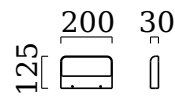

SNAP

wall luminaire

item nr. **A18804.07**

color	mat white
material	cast aluminium + white acrylic diffusor
dimensions	L 30 mm x B 200 mm x H 125 mm
lightsource	LED not exchangeable
control	not dimmable
system power	8 W
luminous flux	630 lm
light color	3,000 K
light emission	direct/indirect
degree of protection	IP54

SNAP

125 200 30

Typ	wall luminaire
item nr.	A18804.07
GTIN (EAN)	4022671106788

material and dimensions

color	mat white
material	cast aluminium + white acrylic diffusor
dimensions	L 30 mm x B 200 mm x H 125 mm
weight	0.7 kg