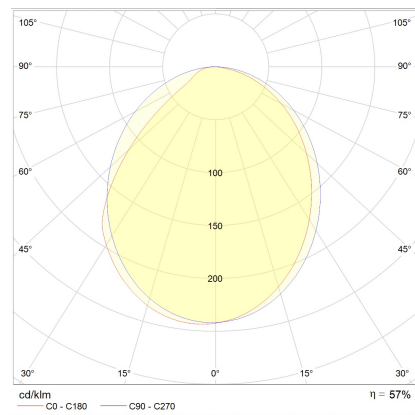

SNAP

wall luminaire

item nr. **A18804.07**

color	mat white
material	cast aluminium + white acrylic diffusor
dimensions	L 30 mm x B 200 mm x H 125 mm
lightsource	LED not exchangeable
control	not dimmable
system power	8 W
luminous flux	630 lm
light color	3,000 K
light emission	direct/indirect
degree of protection	IP54

SNAP

125 200 30

Typ	wall luminaire
item nr.	A18804.07
GTIN (EAN)	4022671106788

material and dimensions

color	mat white
material	cast aluminium + white acrylic diffusor
dimensions	L 30 mm x B 200 mm x H 125 mm
weight	0.7 kg

light and electric specifications

lightsource	LED not exchangeable
control	not dimmable
system power	8 W
luminous flux	630 lm
light color	3,000 K
CRI	80-89
light emission	direct/indirect
degree of protection	IP54
protection class	1
energy efficiency class of the built-in lightsources	A++, A+, A (LED)