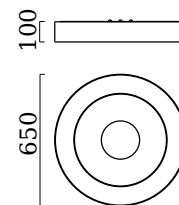

LOMO

ceiling luminaire

item nr. **15/1900.07/9304**

color	mat white
material	shade, white
dimensions	D 650 mm x H 100 mm
lightsource	LED not exchangeable
control	dimmable trailing/leading edge
system power	45 W
luminous flux	LED module with 4,650 lm
light color	2,800 K
light emission	direct/indirect
degree of protection	IP20
options	optionally available with CASAMBI control

LOMO

Typ	ceiling luminaire
item nr.	15/1900.07/9304
GTIN (EAN)	4022671107549

material and dimensions

color	mat white
material	shade, white
dimensions	D 650 mm x H 100 mm
weight	5.4 kg

light and electric specifications

lightsource	LED not exchangeable
control	dimnable trailing/leading edge
Casambi	optionally available with CASAMBI control
system power	45 W
luminous flux	LED module with 4,650 lm
light color	2,800 K
CRI	80-89
light emission	direct/indirect
degree of protection	IP20
protection class	1
energy efficiency class of the built-in lightsource	A++, A+, A (LED)