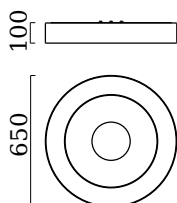

LOMO

ceiling luminaire

item nr. **15/1900.07/9304**

color	mat white
material	shade, white
dimensions	D 650 mm x H 100 mm
lightsource	LED not exchangeable
control	dimmable trailing/leading edge
system power	45 W
luminous flux	LED module with 4,650 lm
light color	2,800 K
light emission	direct/indirect
degree of protection	IP20
options	optionally available with CASAMBI control

LOMO

Typ	ceiling luminaire
item nr.	15/1900.07/9304
GTIN (EAN)	4022671107549

material and dimensions

color	mat white
material	shade, white
dimensions	D 650 mm x H 100 mm
weight	5.4 kg

light and electric specifications

lightsource	LED not exchangeable
control	dimnable trailing/leading edge
Casambi	optionally available with CASAMBI control
system power	45 W
luminous flux	LED module with 4,650 lm
light color	2,800 K
CRI	80-89
light emission	direct/indirect
degree of protection	IP20
protection class	1
energy efficiency class of the built-in lightsource	A++, A+, A (LED)