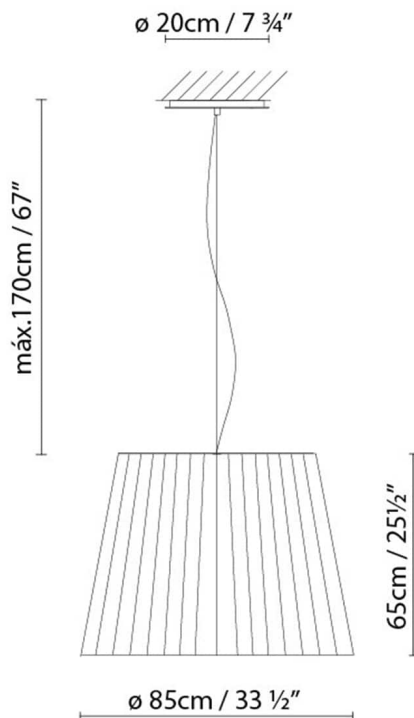

Weight :

Net kg.: 0.7

Gross kg.: 1.5

Packaging:

N. packages: 1

Volume m3: 0.030

Dimensions cm: 31x31x32.5

ROYAL S45

**Light source:**

LED **A+** LED 2 x 12W (E27)

A Fluo. 2 x max. 23W (E27)

D Halo. classic 2 x max. 77W (E27)

Weight :

Net kg.: 2.0

Gross kg: 4..3

Packaging:

N. packages: 1

Volume m3: 0.141

Dimensions cm: 49x49x59

ROYAL S OVERSIZE

**Light source:**

LED **A+** LED 4 x 12W (E27)

A Fluo. 4 x max. 23W (E27)

D Halo. classic 4 x max. 77W (E27)

Weight :

Net kg.: 7.0

Gross kg: 9.4

Packaging:

N. packages: 1

Volume m3: 0.560

Dimensions cm: 87x87x75

Collection