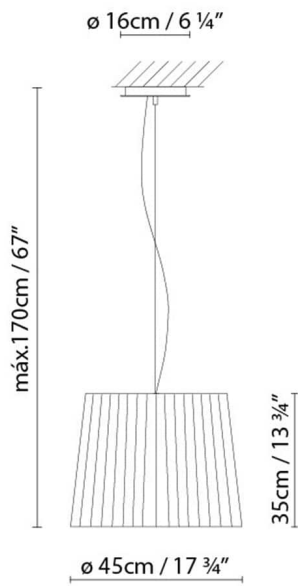

Weight :

Net kg.: 0.7

Gross kg.: 1.5

Packaging:

N. packages: 1

Volume m3: 0.030

Dimensions cm: 31x31x32.5

ROYAL S45

**Light source:**

LED **A+** LED 2 x 12W (E27)

A Fluo. 2 x max. 23W (E27)

D Halo. classic 2 x max. 77W (E27)

Weight :

Net kg.: 2.0

Gross kg: 4..3

Packaging:

N. packages: 1

Volume m3: 0.141

Dimensions cm: 49x49x59

ROYAL S OVERSIZE

**Light source:**

LED **A+** LED 4 x 12W (E27)

A Fluo. 4 x max. 23W (E27)

D Halo. classic 4 x max. 77W (E27)

Weight :

Net kg.: 7.0

Gross kg: 9.4

Packaging:

N. packages: 1

Volume m3: 0.560

Dimensions cm: 87x87x75

Collection