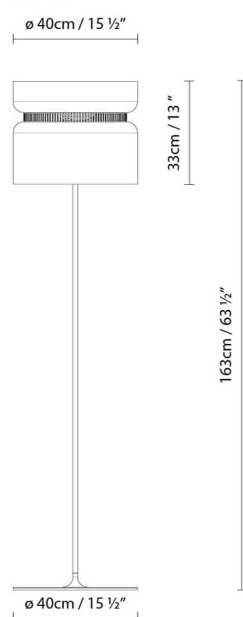

 ▶ A Fluo. max. 23W (E27) DIM

 ▶ D Halo. ECO max. 70W (E27)

Weight :

Net kg.: 8

Gross kg: 10.5

Packaging:

N. packages: 2

Volume m3: 0.101 + 0.009

Dimensions cm: 202x24x21

+34x31

ASPEN F40

Light source:

LED ▶ LED 3 x 10W (E27) DIM

 ▶ Fluo. 3 x max. 23W (E27) DIM

 ▶ Halo. ECO 3 x max. 70W (E27)

Weight :

Net kg.: 18

Gross kg: 20.2

Packaging:

N. packages: 3

Volume m3: 0.132 + 0.161 + 0.03

Dimensions cm: 52x52x48 + 17x17x175 + 65x35x15

Collection

Designer
 Technical drawing
 3D
 Assembly instructions
 Instrucciones de montaje