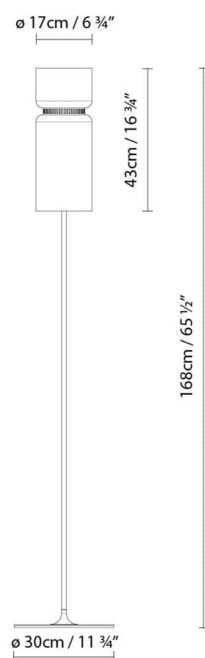

Materials:

Metal.

Certifications:

IP20

230V

ASPEN F17

**Light source:**

LED ▶ A+ LED 10W (E27) DIM

 ▶ A Fluo. max. 23W (E27) DIM

 ▶ D Halo. ECO max. 70W (E27)

Weight :

Net kg.: 8

Gross kg: 10.5

Packaging:

N. packages: 2

Volume m3: 0.101 + 0.009

Dimensions cm: 202x24x21

+34x31

ASPEN F40

Light source:

LED ▶ LED 3 x 10W (E27) DIM

 ▶ Fluo. 3 x max. 23W (E27) DIM

 ▶ Halo. ECO 3 x max. 70W (E27)

Weight :

Net kg.: 18

Gross kg: 20.2

Packaging:

N. packages: 3

Volume m3: 0.132 + 0.161 + 0.03

Dimensions cm: 52x52x48 + 17x17x175 + 65x35x15

Collection

Designer
 Technical drawing
 3D
 Assembly instructions
 Instrucciones de montaje