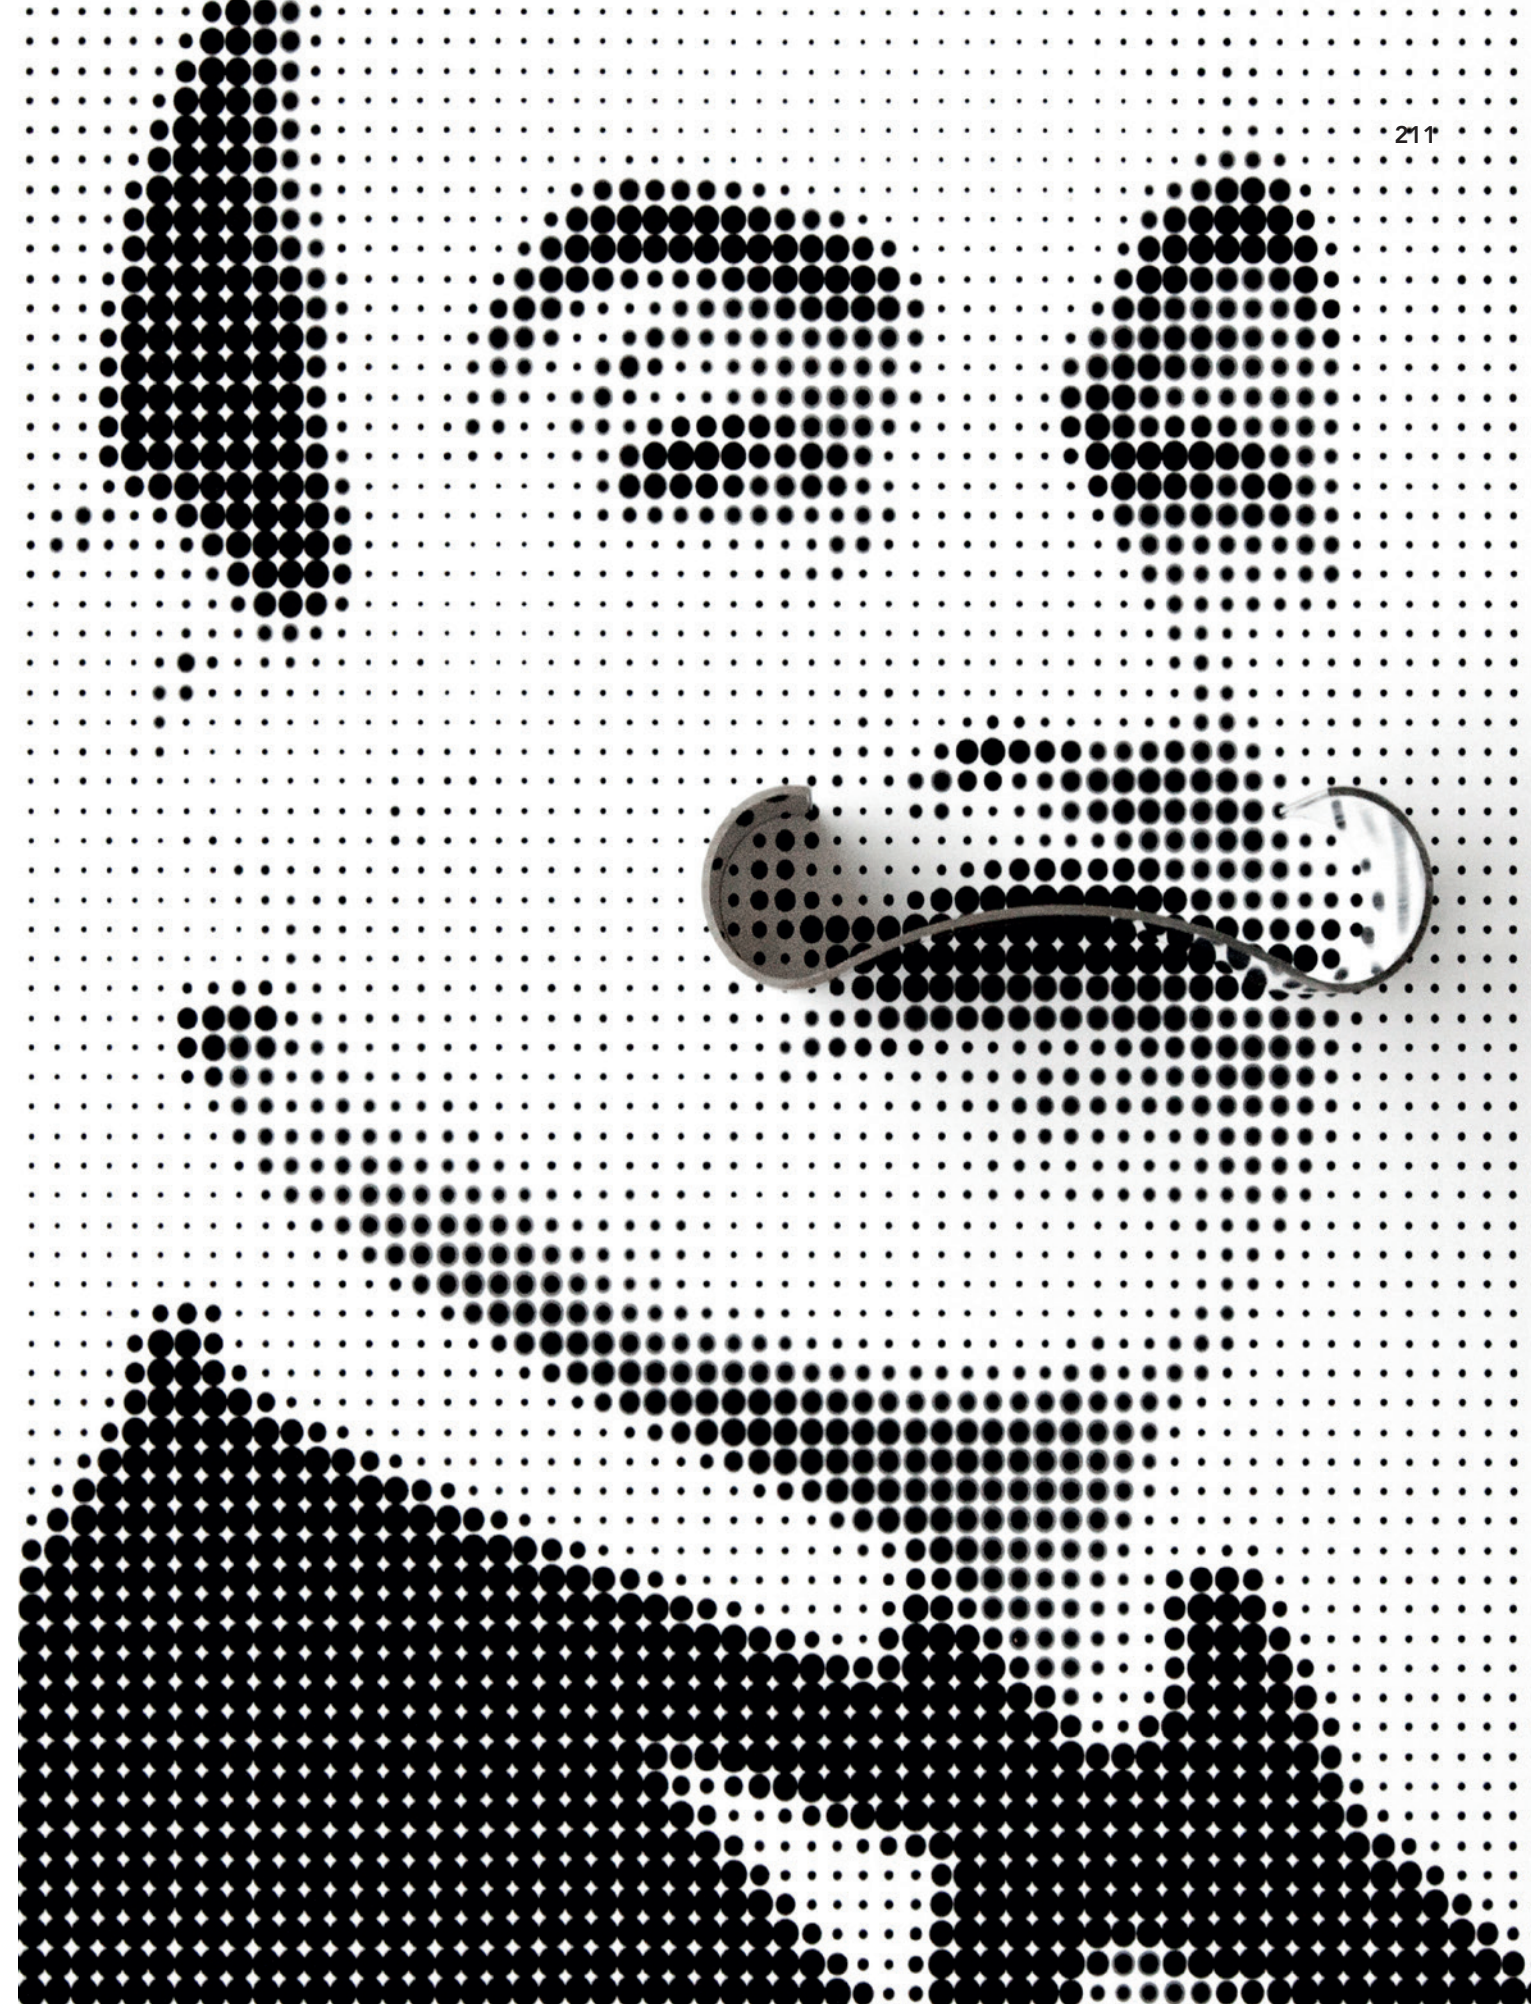

°poirot

Curled as a curly moustache, is the corpus of the light element, called “Poirot”, with whom this moustache is associated the best. Available as hanging lamp or two types of wall lamp and in several colors. With a lumen output of over 2500lm for the wall version and over 7000lm for the hanging version, the Poirot is perfect for situations where a lot of light is required.

Design by Bart Lens

°pirot

°pirot magnetic wall version

POIROT

652
25.66

MAGNETIC
POIROT

652
25.66

105
4.13

PENDANT
POIROT

1887
74.29

160
6.29

40
1.57

°poirot

PRT.WH.30	white
PRT.RAL.30	other RAL colors
PRT.MG.WH.30	magnetic wall version - white - incl. wall bracket
PRT.MG.RAL.30	magnetic wall version, custom RAL color, incl. wall bracket
PRT.PD.WH.30	pendant version - white
PRT.PD.RAL.30	pendant version - custom RAL color

material: painted aluminium - single: 1,4 kg - 50 oz / 16W - 1140lm - pendant: 4,3 kg - 152 oz / 102W - 4320lm
230VAC - 3000K LED tube T8