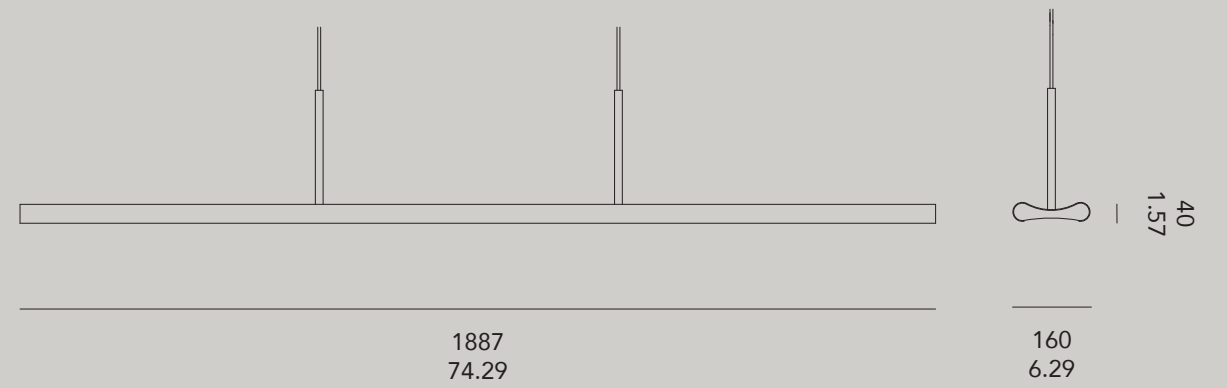

PENDANT
POIROT

1887
74.29

160
6.29

40
1.57

°poirot

PRT.WH.30	white
PRT.RAL.30	other RAL colors
PRT.MG.WH.30	magnetic wall version - white - incl. wall bracket
PRT.MG.RAL.30	magnetic wall version, custom RAL color, incl. wall bracket
PRT.PD.WH.30	pendant version - white
PRT.PD.RAL.30	pendant version - custom RAL color

material: painted aluminium - single: 1,4 kg - 50 oz / 16W - 1140lm - pendant: 4,3 kg - 152 oz / 102W - 4320lm
230VAC - 3000K LED tube T8