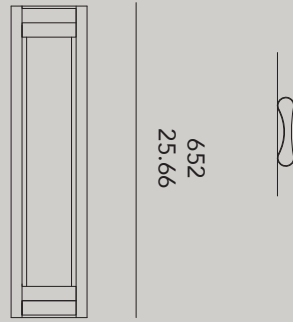

Design by Bart Lens

°pirot

°pirot magnetic wall version

POIROT

652
25.66

MAGNETIC
POIROT

652
25.66

105
4.13