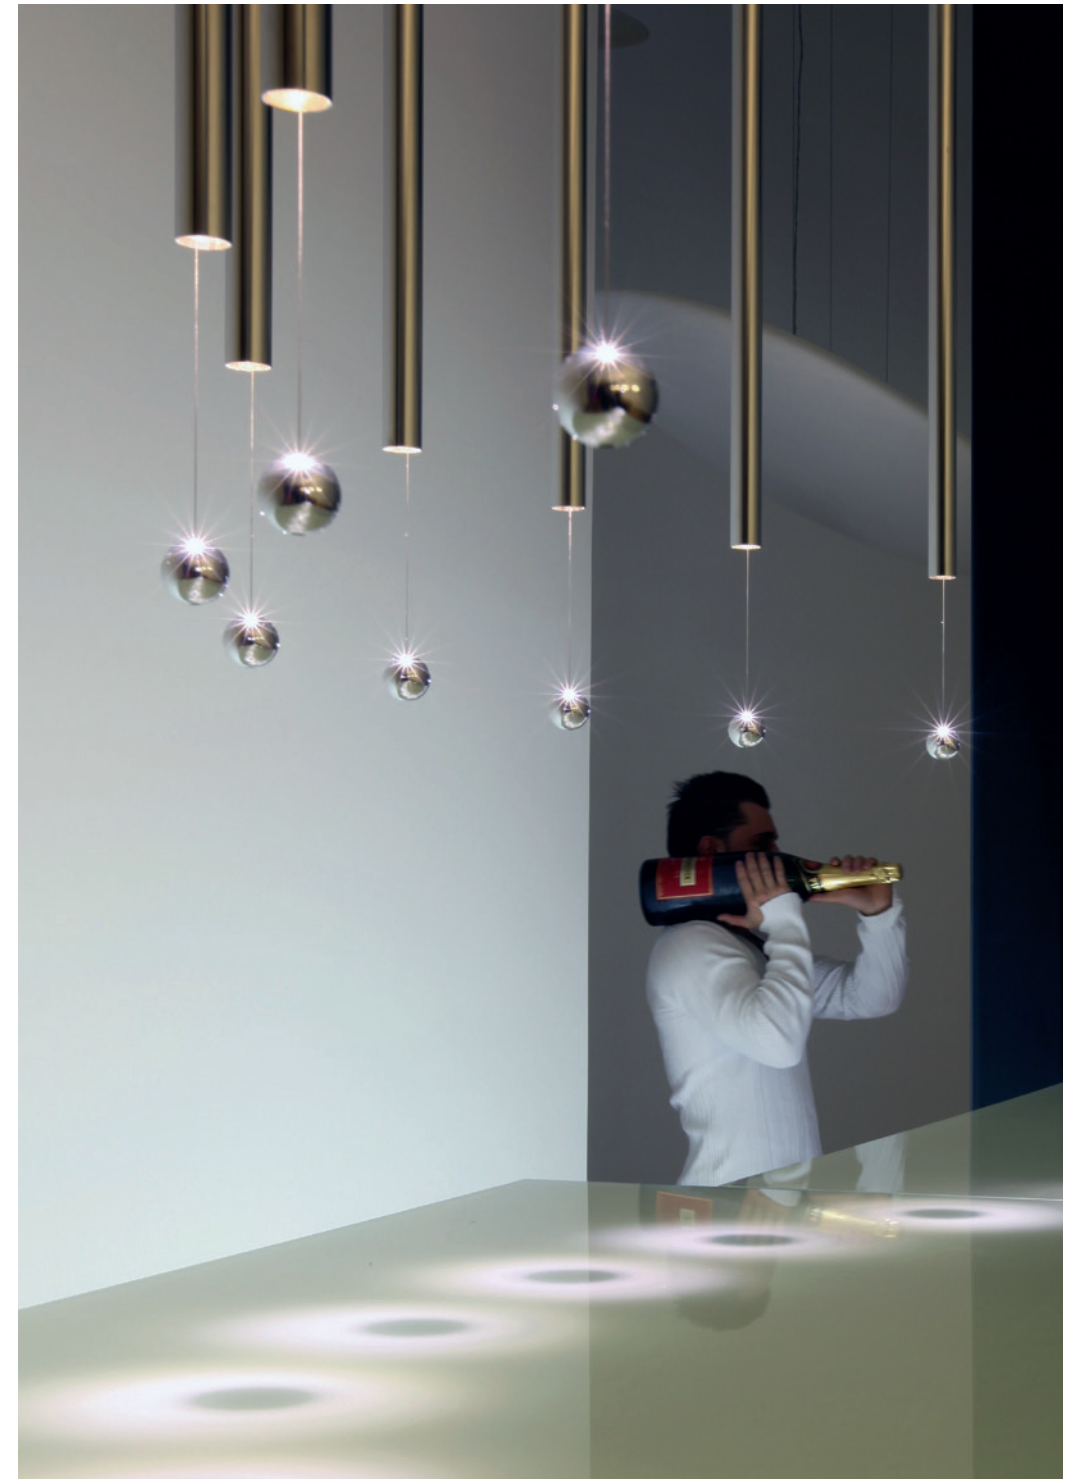

°i-light

i-light is a thin, hanging tubular light fixture with an incorporated LED-light. The small loose-hanging chrome-plated sphere creates an unusual light and shadow play. The lamp can be used as trim lights, hanging lights, or – when several are combined – as a chandelier. When the tubes are hung low, the reflection of the chrome-plated rods produces a ‘starry sky effect’.

Design by Bart Lens

°i-light

IL

i-light, 2700K

material: chromed brass - weight: 1,4 kg / 50 oz - included: 2 m cable & ceiling rose - 24VDC - max. 2W - excl. power supply