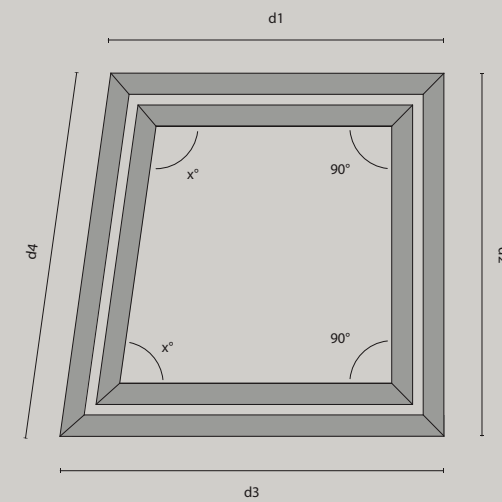

Design by Eden Design

°hide-out ^{NEW}

material aluminium coated
 weight 80gr / 0.17lb
 voltage 24Vdc
 max 240W (on length of 4m)
 dimming 1-10V / 0-10V / DALI
 certifications CE 
 classifications IP20 

HIDEOUT single track

plasterboard 12,5mm (0,5inch)

HIDEOUT double track with cover

HIDEOUT.L.C.V

Length	4000	standard length in mm
	300 - ...	custom length in mm
Color body	BK	black matt ral 9011
	WH	white matt ral 9016
	AL	aluminium color ral 9006 (on request)
Version	SI	single track
	DU	double track

Cover

HIDE.OUT.CO.WH
 HIDE.OUT.CO.BL

End Cap

HIDE.OUT.EC.WH
 HIDE.OUT.EC.BL

Mention the outside dimensions of the tracks and the inner corners