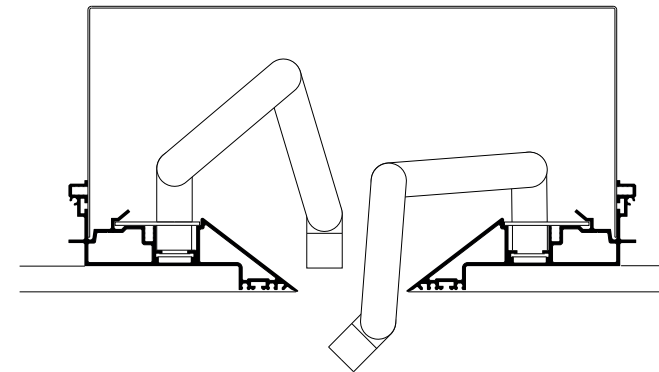

°hide-out NEW

Hide-out is a 24 Vdc recessed track system which offers a great flexibility in terms of moving around the LED lighting fixtures 'nook' and 'tag' since they don't have a power cable. This means that any person can move the lighting fixtures since there is no need of connecting wires. The lighting fixtures have a hinge system which makes that you can hide them inside the ceiling or pull them out. Optionally available with indirect ambient lighting. Hide-out is available in black and white.

Design by Eden Design

°hide-out ^{NEW}

material aluminium coated
 weight 80gr / 0.17lb
 voltage 24Vdc
 max 240W (on length of 4m)
 dimming 1-10V / 0-10V / DALI
 certifications CE 
 classifications IP20 

HIDEOUT single track

plasterboard 12,5mm (0,5inch)

HIDEOUT double track with cover

HIDEOUT.L.C.V

Length	4000	standard length in mm
	300 - ...	custom length in mm
Color body	BK	black matt ral 9011
	WH	white matt ral 9016
	AL	aluminium color ral 9006 (on request)
Version	SI	single track
	DU	double track