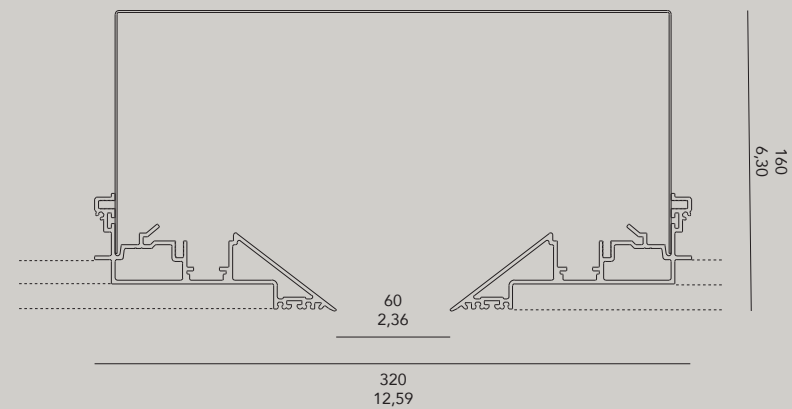

Design by Eden Design

°hide-out ^{NEW}

material aluminium coated
 weight 80gr / 0.17lb
 voltage 24Vdc
 max 240W (on length of 4m)
 dimming 1-10V / 0-10V / DALI
 certifications CE 
 classifications IP20 

HIDEOUT single track

plasterboard 12,5mm (0,5inch)

HIDEOUT double track with cover

HIDEOUT.L.C.V

Length	4000	standard length in mm
	300 - ...	custom length in mm
Color body	BK	black matt ral 9011
	WH	white matt ral 9016
	AL	aluminium color ral 9006 (on request)
Version	SI	single track
	DU	double track

Cover

HIDE.OUT.CO.WH
 HIDE.OUT.CO.BL

End Cap

HIDE.OUT.EC.WH
 HIDE.OUT.EC.BL

Mention the outside dimensions of the tracks and the inner corners