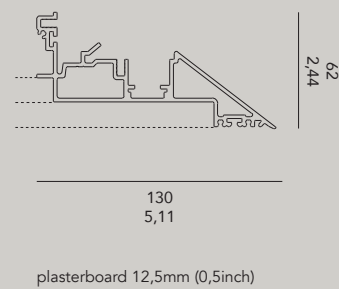

Design by Eden Design

°hide-out ^{NEW}

material aluminium coated
 weight 80gr / 0.17lb
 voltage 24Vdc
 max 240W (on length of 4m)
 dimming 1-10V / 0-10V / DALI
 certifications CE 
 classifications IP20 

HIDEOUT single track

plasterboard 12,5mm (0,5inch)

HIDEOUT double track with cover

HIDEOUT.L.C.V

Length	4000	standard length in mm
	300 - ...	custom length in mm
Color body	BK	black matt ral 9011
	WH	white matt ral 9016
	AL	aluminium color ral 9006 (on request)
Version	SI	single track
	DU	double track

Cover

HIDE.OUT.CO.WH
 HIDE.OUT.CO.BL

End Cap

HIDE.OUT.EC.WH
 HIDE.OUT.EC.BL

Mention the outside dimensions of the tracks and the inner corners