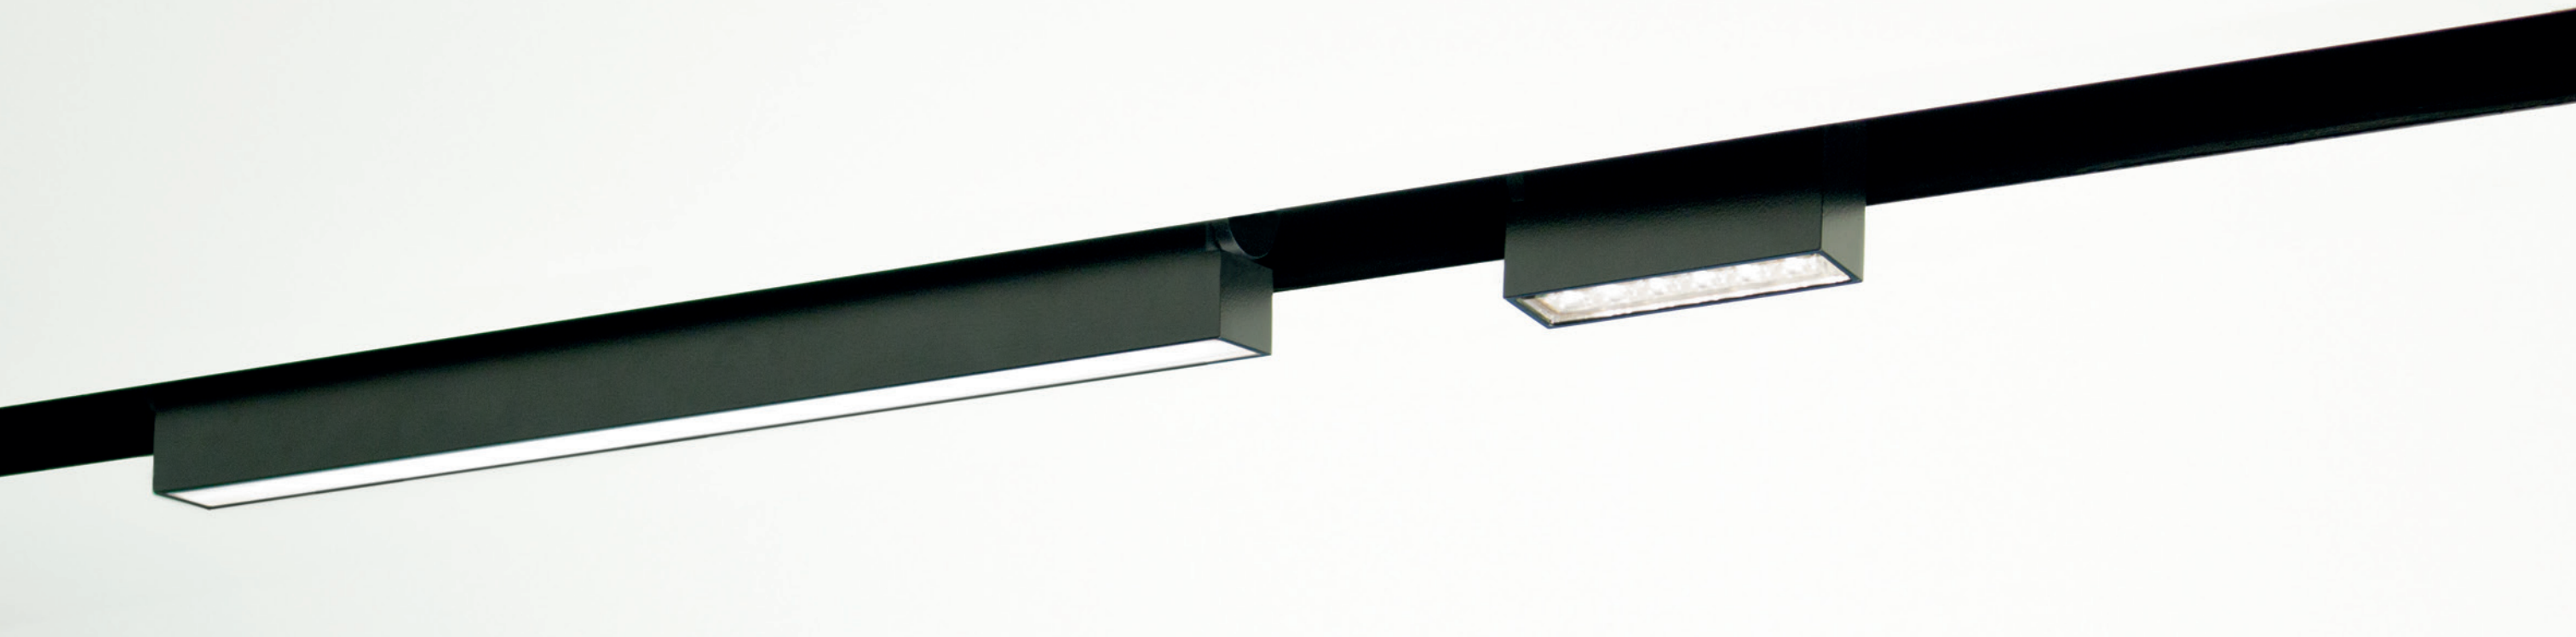

°hide-out NEW

Hide-out is a 24 Vdc recessed track system which offers a great flexibility in terms of moving around the LED lighting fixtures 'nook' and 'tag' since they don't have a power cable. This means that any person can move the lighting fixtures since there is no need of connecting wires. The lighting fixtures have a hinge system which makes that you can hide them inside the ceiling or pull them out. Optionally available with indirect ambient lighting. Hide-out is available in black and white.

Design by Eden Design

°hide-out ^{NEW}

material aluminium coated
 weight 80gr / 0.17lb
 voltage 24Vdc
 max 240W (on length of 4m)
 dimming 1-10V / 0-10V / DALI
 certifications CE 
 classifications IP20 

HIDEOUT single track

plasterboard 12,5mm (0,5inch)

HIDEOUT double track with cover

HIDEOUT.L.C.V

Length	4000	standard length in mm
	300 - ...	custom length in mm
Color body	BK	black matt ral 9011
	WH	white matt ral 9016
	AL	aluminium color ral 9006 (on request)
Version	SI	single track
	DU	double track