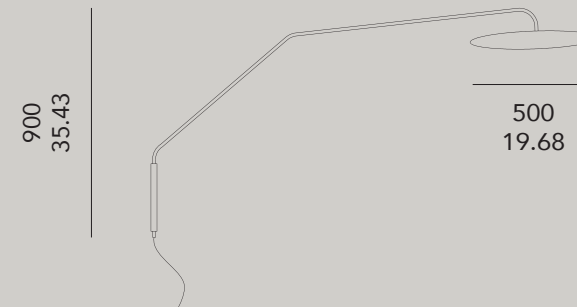

WALL 1

WALL 2

°fool moon wall type

FM.S.3LED.WALL1	3 x led 5W, E14 socket, phase-cut dimmable, 2700K
FM.S.3LED.WALL2	3 x led 5W, E14 socket, phase-cut dimmable, 2700K

materials: PE & steel - weight: 4,5 kg / 158 oz - 230VAC - max. 15W