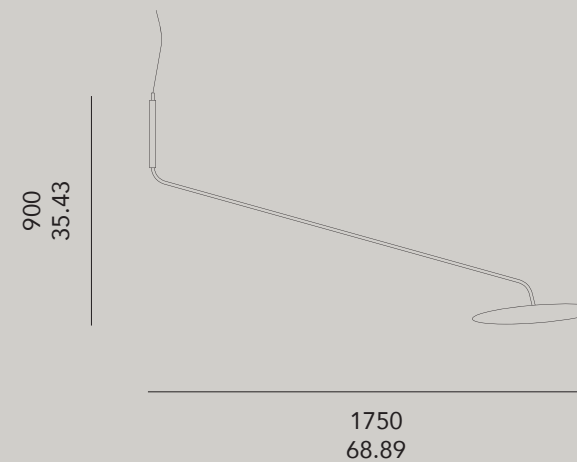

WALL 1

WALL 2

°fool moon wall type

FM.S.3LED.WALL1	3 x led 5W, E14 socket, phase-cut dimmable, 2700K
FM.S.3LED.WALL2	3 x led 5W, E14 socket, phase-cut dimmable, 2700K

materials: PE & steel - weight: 4,5 kg / 158 oz - 230VAC - max. 15W