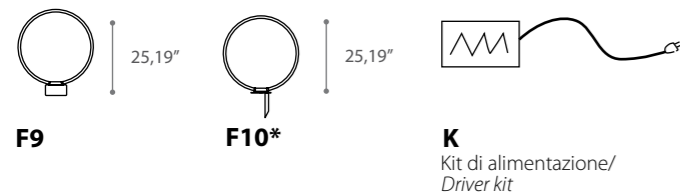

ARCHETTO

Shaped

design Theo Sogni 2013/2014

Con Archetto Shaped il silicone 'luminoso' diventa protagonista di sculture leggere: poetici oggetti di luce per molteplici soluzioni da terra con base e a picchetto
 Basi in cemento o pietra lavica.
 Steli in alluminio anodizzato.
 Alimentazione: 24v
 Led bianco: 4000°k, 28w/mt, 240 led/mt, 1030Lm/mt
 RGB: 120 Led/mt, 20w/mt.
 Sistemi di controllo: radio / infrarossi / DMX.
 Driver remoto

*Also by the outdoor version, the thin line of light develops through proposal represented by classical geometric shapes, icons that emphasize cleaning and lightness of the lighting design.
 The silicone "bright" protagonist of light sculptures, which are enriched by the metal, stone or cement, involved with cleaning and formal rigor to generate poetic objects of light – for multiple floor solutions with base and with the picket
 Concrete or lava stone bases.
 Chrome anodized aluminium rods. Power: 24v.
 White led: 4000°k, 28w/mt, 240 led/mt, 1030Lm/mt.
 RGB: 120 Led/mt 20w/mt. .
 Control's systems: radio / infrared / DMX.
 Remote driver
 A meter is 39,37"*