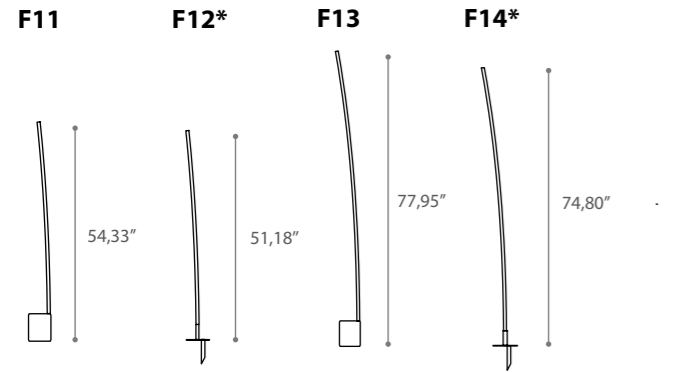

ARCHETTO

Shaped

design Theo Sogni 2013/2014

Con Archetto Shaped il silicone 'luminoso' diventa protagonista di sculture leggere: poetici oggetti di luce per molteplici soluzioni da terra con base e a picchetto
 Basi in cemento o pietra lavica.
 Steli in alluminio anodizzato.
 Alimentazione: 24v
 Led bianco: 4000°k, 28w/mt, 240 led/mt, 1030Lm/mt
 RGB: 120 Led/mt, 20w/mt.
 Sistemi di controllo: radio / infrarossi / DMX.
 Driver remoto

*Also by the outdoor version, the thin line of light develops through proposal represented by classical geometric shapes, icons that emphasize cleaning and lightness of the lighting design.
 The silicone "bright" protagonist of light sculptures, which are enriched by the metal, stone or cement, involved with cleaning and formal rigor to generate poetic objects of light – for multiple floor solutions with base and with the picket
 Concrete or lava stone bases.
 Chrome anodized aluminium rods. Power: 24v.
 White led: 4000°k, 28w/mt, 240 led/mt, 1030Lm/mt.
 RGB: 120 Led/mt 20w/mt. .
 Control's systems: radio / infrared / DMX.
 Remote driver
 A meter is 39,37"*