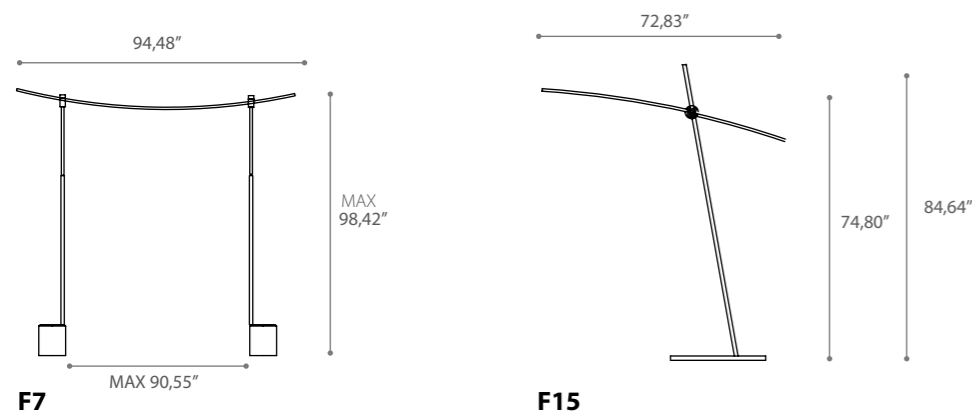

ARCHETTO

Shaped

design Theo Sogni 2013/2014

Con Archetto Shaped il silicone 'luminoso' diventa protagonista di sculture leggere: poetici oggetti di luce per molteplici soluzioni da terra con base e a picchetto
 Basi in cemento o pietra lavica.
 Steli in alluminio anodizzato.
 Alimentazione: 24v
 Led bianco: 4000°k, 28w/mt, 240 led/mt, 1030Lm/mt
 RGB: 120 Led/mt, 20w/mt.
 Sistemi di controllo: radio / infrarossi / DMX.
 Driver remoto

*Also by the outdoor version, the thin line of light develops through proposal represented by classical geometric shapes, icons that emphasize cleaning and lightness of the lighting design.
 The silicone "bright" protagonist of light sculptures, which are enriched by the metal, stone or cement, involved with cleaning and formal rigor to generate poetic objects of light – for multiple floor solutions with base and with the picket
 Concrete or lava stone bases.
 Chrome anodized aluminium rods. Power: 24v.
 White led: 4000°k, 28w/mt, 240 led/mt, 1030Lm/mt.
 RGB: 120 Led/mt 20w/mt. .
 Control's systems: radio / infrared / DMX.
 Remote driver
 A meter is 39,37"*