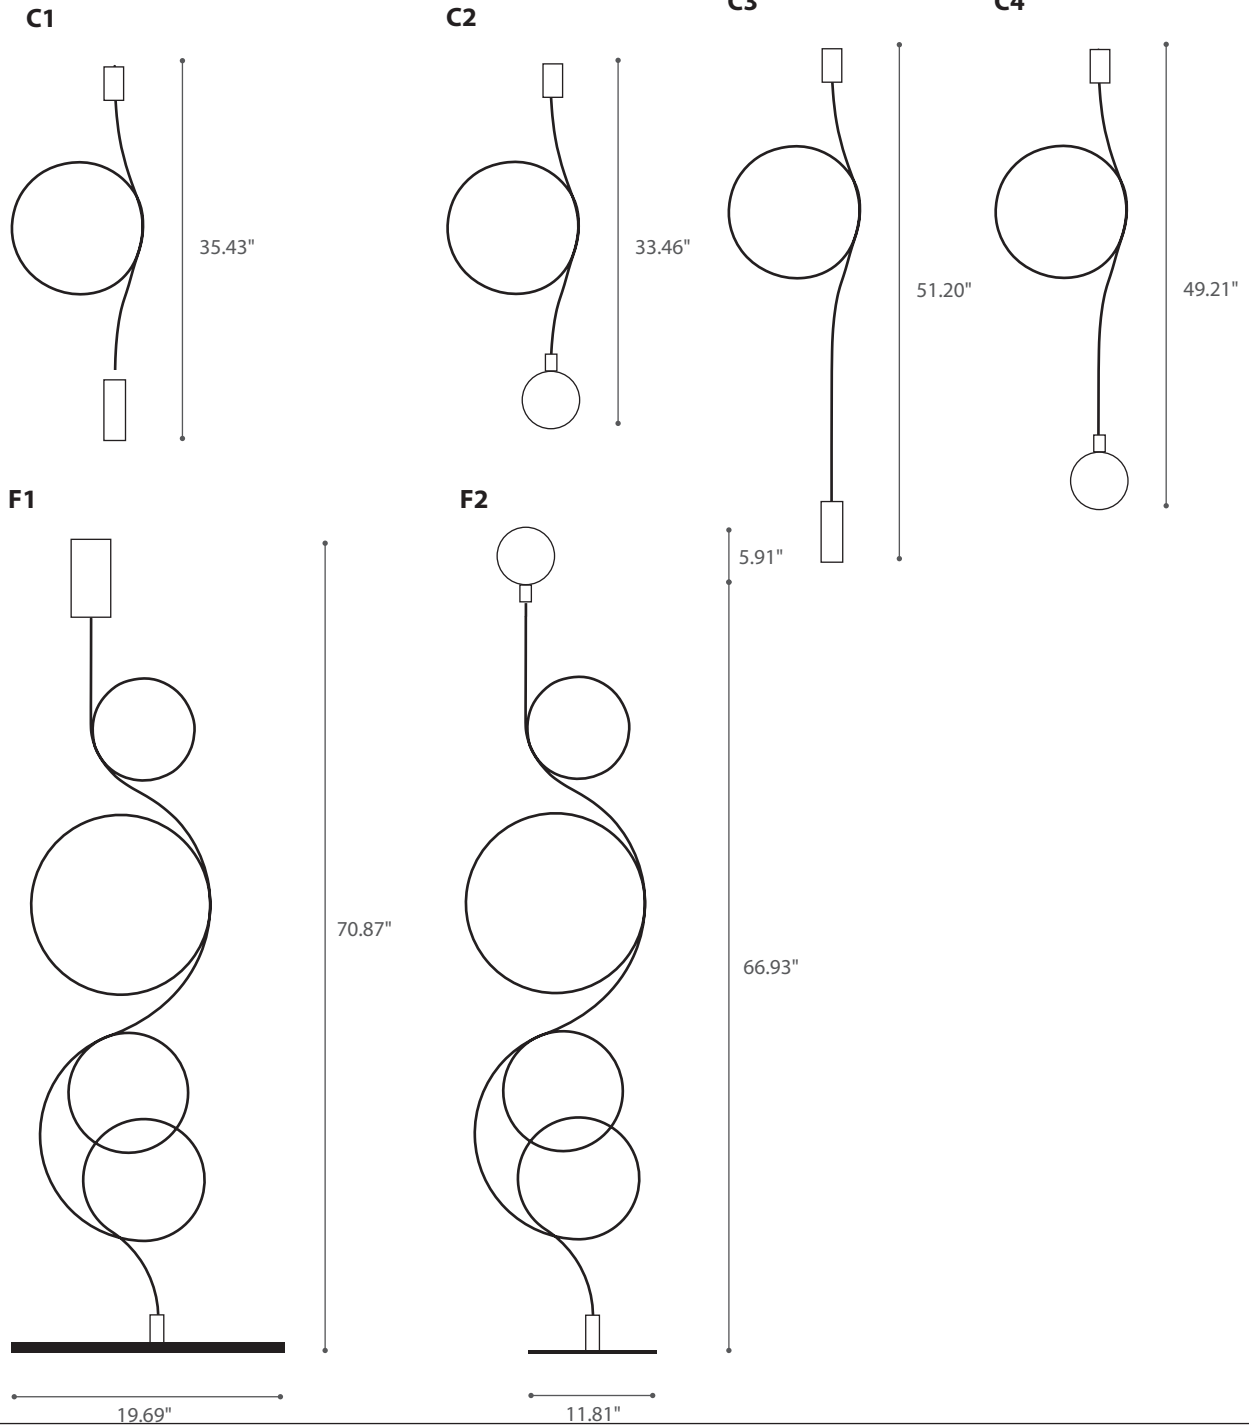

VIOLINO

TYPE:

PROJECT NAME:

design Gabi-Peretto 2017

Bent metal tube lamp collection, which creates a light and armonic formal development

Materials: metal

Finishes: matte white, matte black, brass

Lights: LED

F1 Par 30 LED 110/120v

F2 Globolux E26 LED 110/120v

C1/C3 LED GU10 110/120v

F2/C2/C4 Globolux E26 LED 110/120v

SPECIFICATION SHEET

- C1/C3** LED GU10 110/120V  **A+**
- F1** LED Par 30 E26 110/120V  **A+** Dimmer
- F2/C2/C4** Globolux E26 110/120V on/off  **A+**