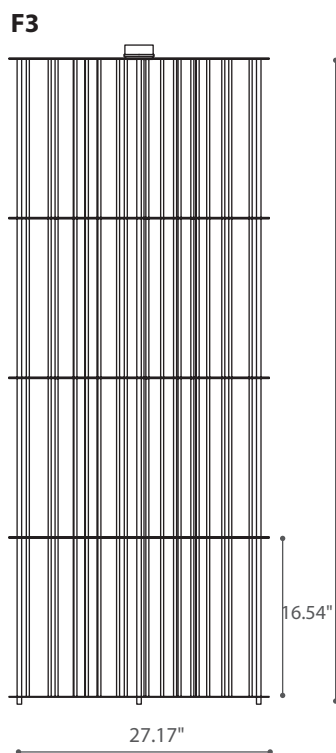

**Light:** integrated LED 110/120v 3000°K

SPECIFICATION SHEET

- W1** LED 110/120V 4.5W 450lm 3000°K **A+**
- C1** LED 110/120V 17W 1350lm 3000°K **A+**
- F1/F2/F3** LED 110/120V 17W 1350lm 3000°K **A+** Dimmer