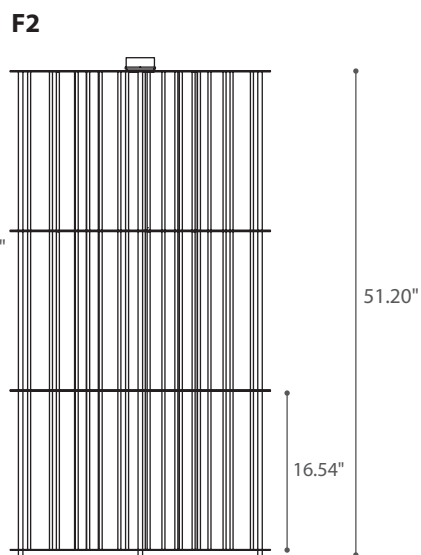

**Light:** integrated LED 110/120v 3000°K

SPECIFICATION SHEET

- W1** LED 110/120V 4.5W 450lm 3000°K **A+**
- C1** LED 110/120V 17W 1350lm 3000°K **A+**
- F1/F2/F3** LED 110/120V 17W 1350lm 3000°K **A+** Dimmer