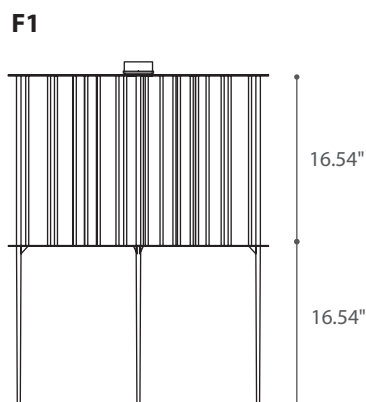

**Light:** integrated LED 110/120v 3000°K

SPECIFICATION SHEET

- W1** LED 110/120V 4.5W 450lm 3000°K **A+**
- C1** LED 110/120V 17W 1350lm 3000°K **A+**
- F1/F2/F3** LED 110/120V 17W 1350lm 3000°K **A+** Dimmer