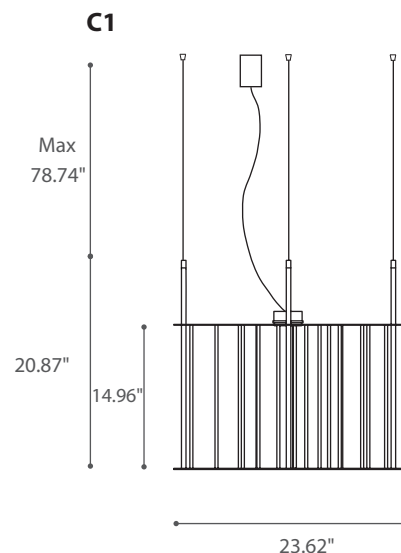

# LETTURA

TYPE:

PROJECT NAME:

design Gianfranco Marabese 2015/2017

Collection designed as a book and newspaper case, which is also enriched with a wall, suspension and floor version

**Materials:** metal

**Finishes:** brass, copper, bronze without anti-oxidation treatment

**Light:** integrated LED 110/120v 3000°K

SPECIFICATION SHEET

- W1** LED 110/120V 4.5W 450lm 3000°K **A+**
- C1** LED 110/120V 17W 1350lm 3000°K **A+**
- F1/F2/F3** LED 110/120V 17W 1350lm 3000°K **A+** Dimmer