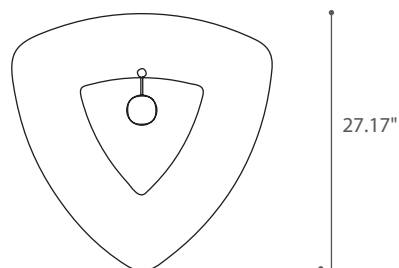

LETTURA

TYPE:

PROJECT NAME:

design Gianfranco Marabese 2015/2017

Collection designed as a book and newspaper case, which is also enriched with a wall, suspension and floor version

Materials: metal

Finishes: brass, copper, bronze without anti-oxidation treatment

Light: integrated LED 110/120v 3000°K

SPECIFICATION SHEET

- **W1** LED 110/120V 4.5W 450lm 3000°K **A+**
- **C1** LED 110/120V 17W 1350lm 3000°K **A+**
- **F1/F2/F3** LED 110/120V 17W 1350lm 3000°K **A+** Dimmer