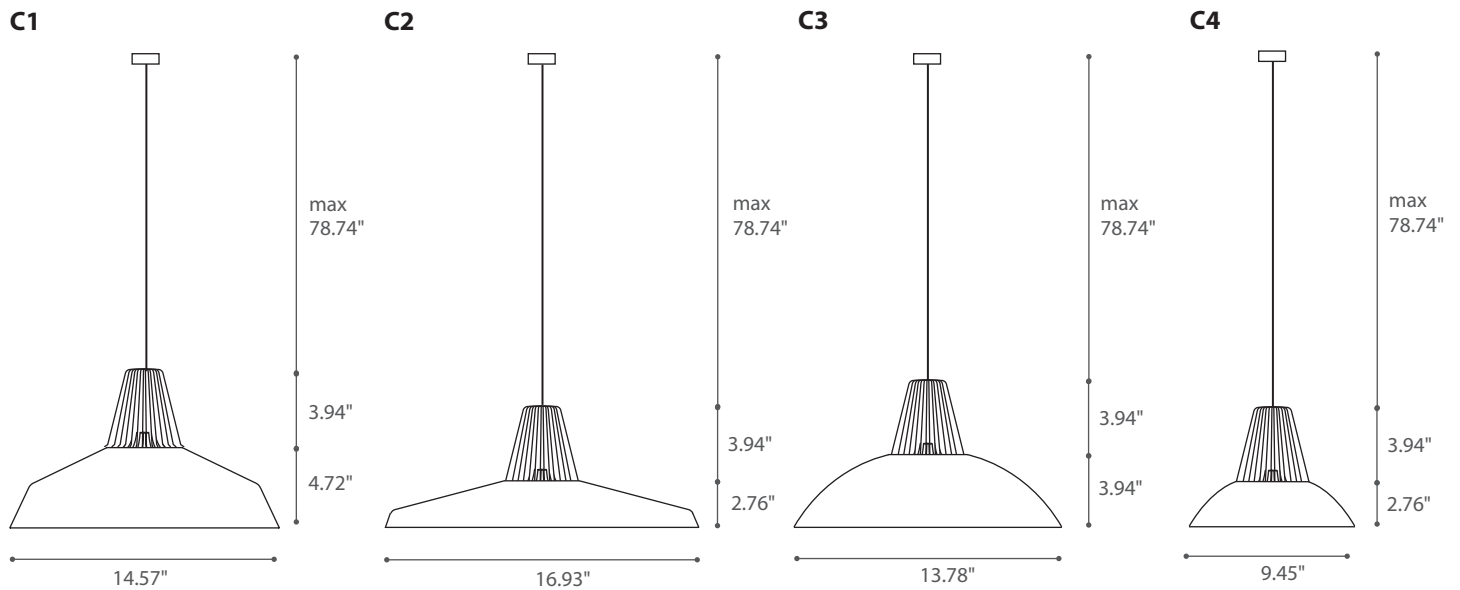

# LE GINE

TYPE:

PROJECT NAME:

design Sebastiano Tosi 2017

Suspended lamp collection, which creates a dialogue and integration between themselves

Finishes: matte white, matte black, light bronze, brass

Light: LED GU10 110/120v

SPECIFICATION SHEET

C1/C2/C3/C4 LED GU10 110/120V  

**ANTONANGELI**  
LIGHTING

A SCANGIFT® BRAND

www.ANTONANGELILIGHTING.com

SPECIFICATION SHEET

SPECIFICATION SHEET

SPECIFICATION SHEET