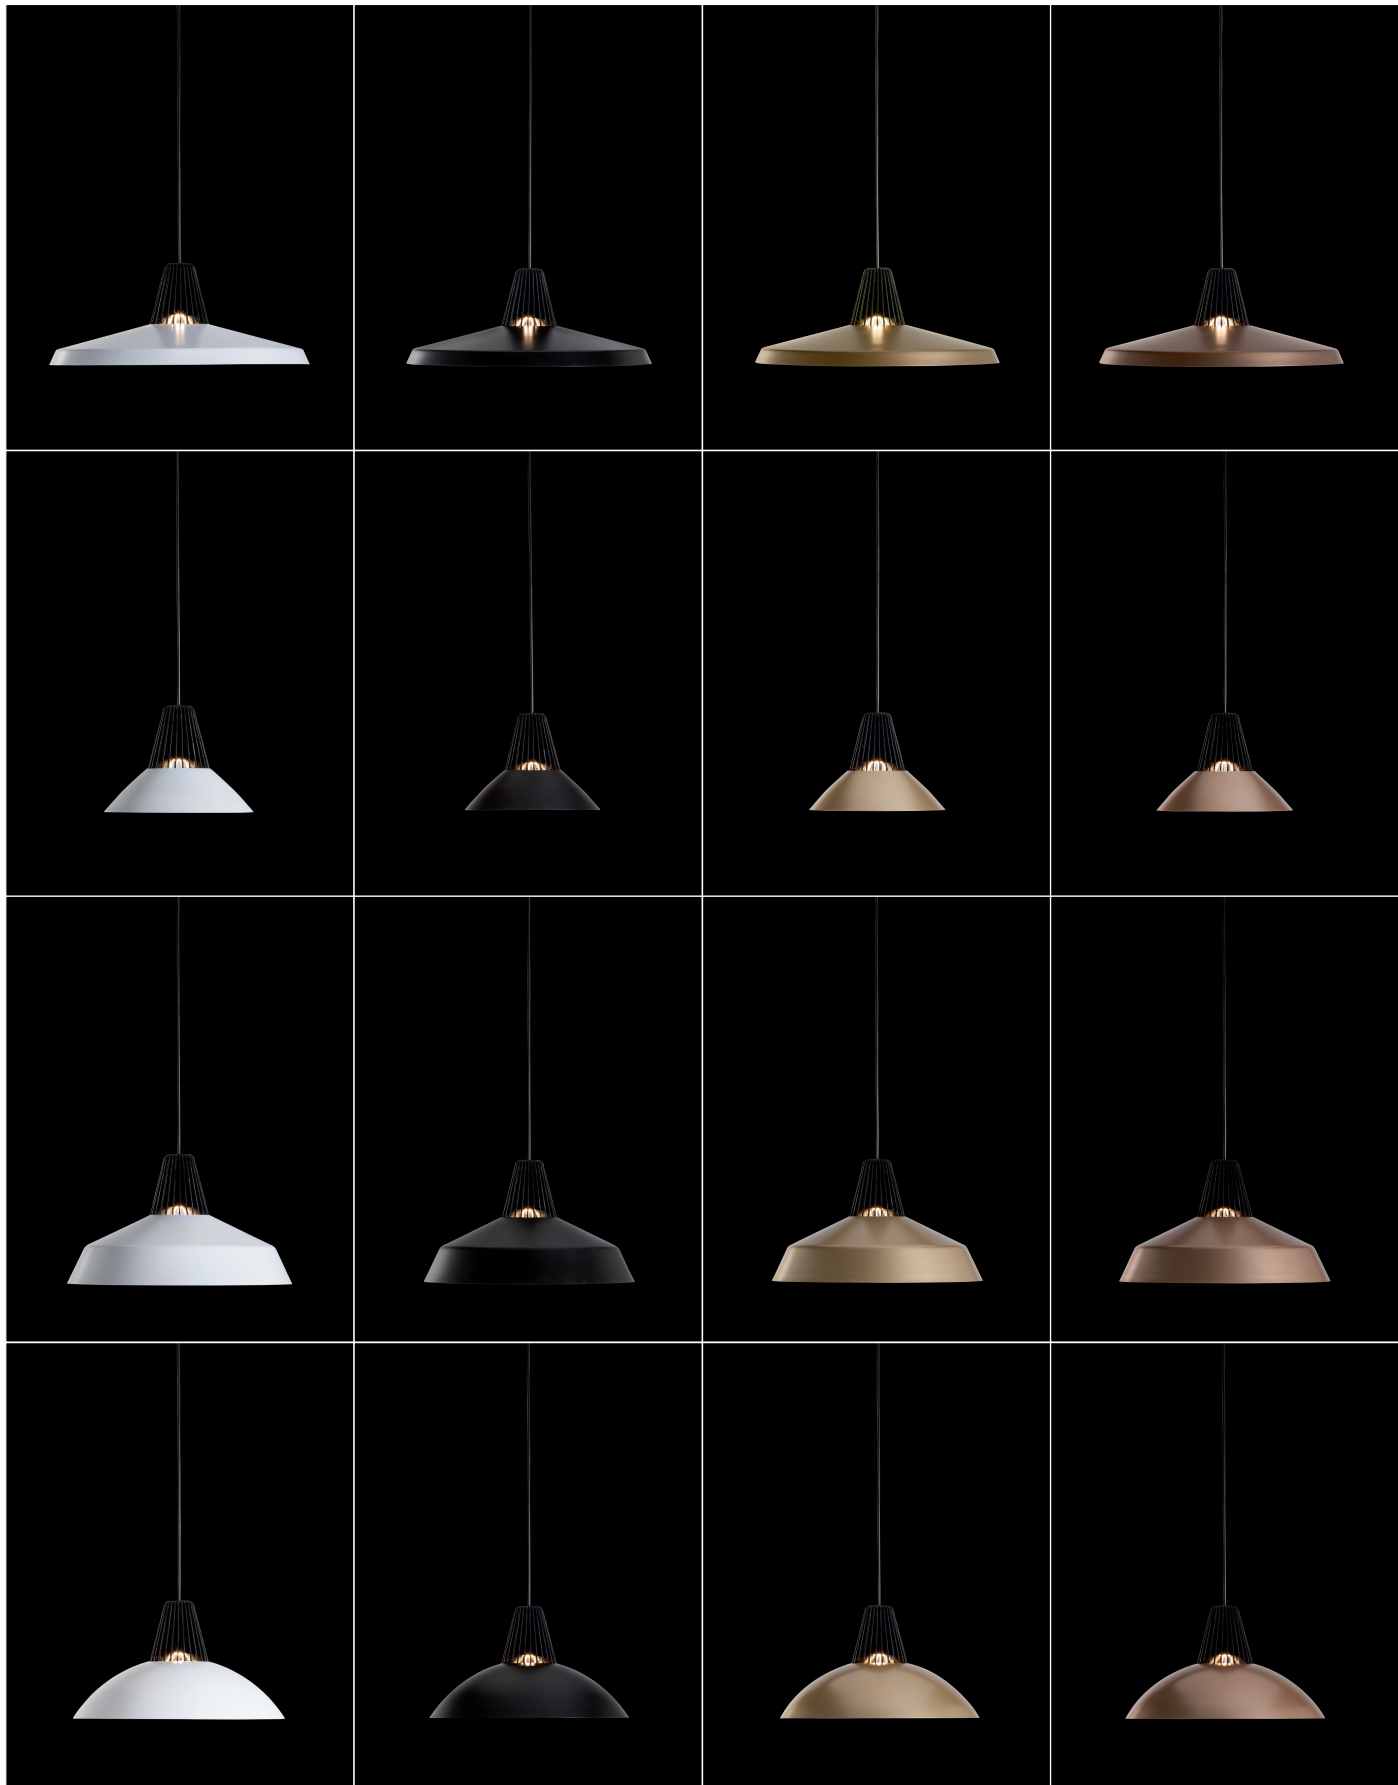

SPECIFICATION SHEET