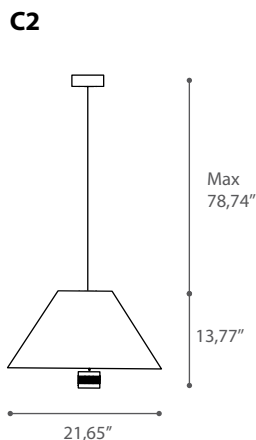

Materials: black metal / gold leaf inner part, white / gold leaf or white inner part. Aluminum / aluminum inner part. Bronze/Copper leaf.

*Altezze speciali su richiesta

*Special height on demand

SPECIFICATION SHEET