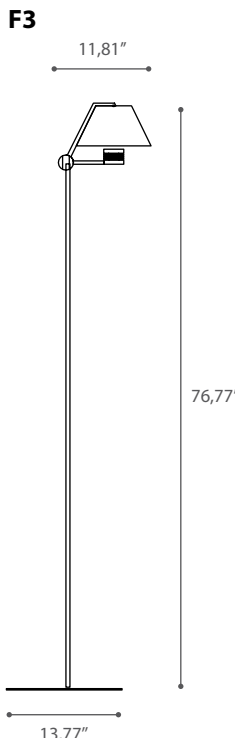

Materials: black metal / gold leaf inner part, white / gold leaf or white inner part. Aluminum / aluminum inner part. Bronze/Copper leaf.

*Altezze speciali su richiesta

*Special height on demand

SPECIFICATION SHEET