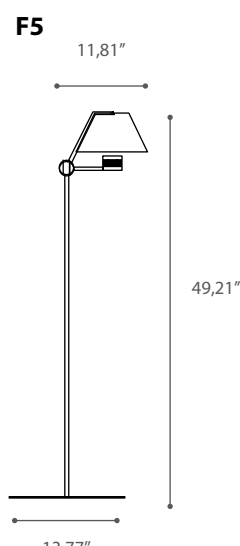

Materials: black metal / gold leaf inner part, white / gold leaf or white inner part. Aluminum / aluminum inner part. Bronze/Copper leaf.

*Altezze speciali su richiesta

*Special height on demand

SPECIFICATION SHEET