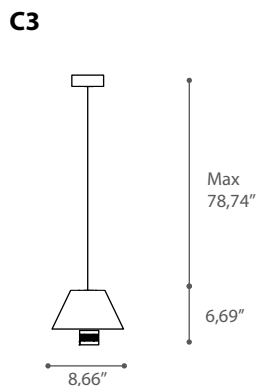

Materials: black metal / gold leaf inner part, white / gold leaf or white inner part. Aluminum / aluminum inner part. Bronze/Copper leaf.

*Altezze speciali su richiesta

*Special height on demand

SPECIFICATION SHEET