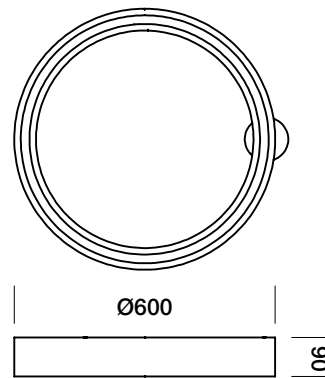

hoop 600 ceiling LED 30W 3000K

white painted

T78C6DWL

hoop 600 ceiling LED 50W 3000K

white painted

T78C7DWL

karveelstraat 2
8380 zeebrugge, belgium

T +32 (0)50 54 35 49
F +32 (0)50 54 35 40