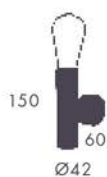

LESS

A1171

JF Sevilla / 2014

Acabados Metal

Chrome
Oro
Negro
Bombilla no incluida.

Metal Finish

Chrome
Gold
Black
Bulb not included.

CE