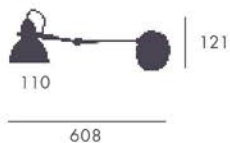

LAITO

A1231

Jana Chang / 2017

Acabados Metal

Oro mate

Blanco mate

Brazo doblemente articulado.

Interruptor en la base.
Bombilla no incluida.

Metal Finish Canopy

Matt gold

Matt white

Articulated arm to allow the movement of the light. On-off switch on the canopy.
Bulb not included.