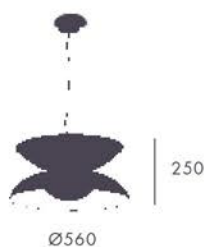

YOYO

C1222

Pepe Fornas / 2016

Cúpulas negro mate,
interior blanco
Bombillas incluidas

Difusor Metal

Oro	Blanco
Cromo	Negro

Black matt domes,
White interior
Bulbs included

Metal Difusser