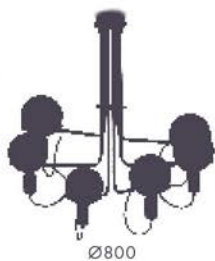

GHOST

C1212

Fornasevi / 2016

850

Bombillas led de 5W incluidas.

Acabado metal

Negro mate

Portalámparas

Oro brillo y cable oro

Cobre y cable cobre

Led 5W bulbs included.

Metal finish

Matt black

Lampholder

Shiny gold and cable gold

Cooper and cable cooper