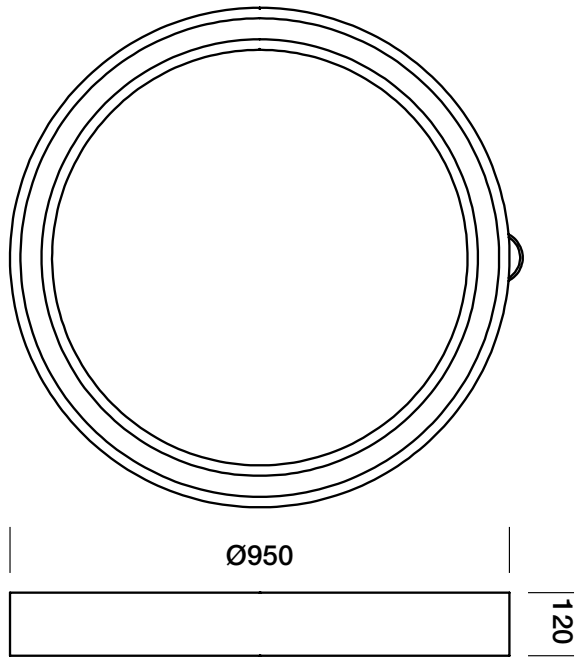

hoop 950 wall LED 16W 3000K

white painted

T78A1DWL

hoop 950 wall LED 45W 3000K

white painted

T78A2DWL

hoop 950 wall LED 90W 3000K

white painted

T78A3DWL

karveelstraat 2
8380 zeebrugge, belgium

T +32 (0)50 54 35 49
F +32 (0)50 54 35 40

E info@tossb.com
W www.tossb.com

tossB reserves the right to alter materials, dimensions and characteristics without prior notice. This documentation replaces all previous documentation. Read the installation-instructions carefully.

Our general terms and conditions shall apply notwithstanding any stipulation to the contrary to all the orders and agreements with tossB. You can obtain a copy of these conditions on demand.

Product documentation © tossB 2012. All rights reserved.