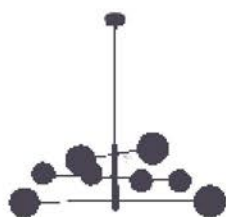

ATOM

C1214

AC Studio / 2016

Ø1400

1570 MAX
850 MIN

Bombilla incluida

Acabados Metal

Oro mate

Negro

Tulipa

Cristal transparente

Opal

Ø 140

Ø 200

Bulb included

Metal Finish

Matt gold

Black

Shade included

Clear glass

Opal glass

Ø 140

Ø 200

CE