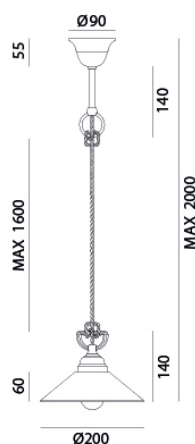

IL FANALE

rev. 25-07-2016

IP20 CE  

TABIA - 212.07.OV

Indoor suspension lamp made of brass and glass TabiÃ

CHARACTERISTICS

TYOLOGY	Suspension
CATEGORY	Indoor lamps

FINISHES

FRAME	Brass / Brass
SHADE	Vetro

ELETRICAL CHARACTERISTICS

SOCKET	E14
POWER	1 x MAX 46W HES
ENERGY CLASS	A++/E
INPUT	240V
POWER SUPPLY	No

CUSTOMIZATIONS

COLOUR	No
STRUCTURE	No

Il Fanale Group

Via Bredariol Olivo 15, San Biagio Di Callalta - Treviso - Italy