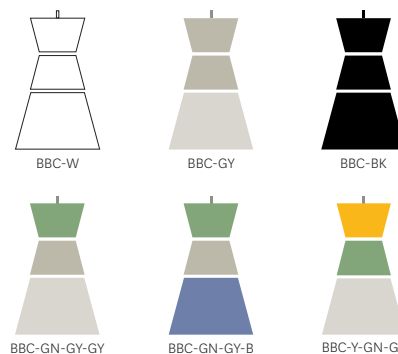

ILI_ILI

Modular Pendant Lamp

DANCE ALL NIGHT (BBC)

PRODUCT FACT SHEET

DESCRIPTION

ili_ili (either_or) is our series of modular pendant lamps. The line consists of six different elements which can easily be combined in various ways by simply linking them together, enabling customers to create a number of different lighting fixtures to suit their preference. The aluminium parts are all handmade and powder coated in fourteen different matte shades of colour. Plastic canopy is included.

DIMENSIONS

WIDTH | 29 cm
HEIGHT | 42.4 cm

MATERIAL

Aluminium

COLOUR

CERTIFICATES

This luminaire is compatible with bulbs of energy classes:

874/2012