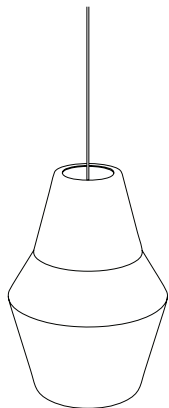

ILI_ILI

Modular Pendant Lamp | COCKTAIL PLEASE (ADB)

PRODUCT FACT SHEET

DESCRIPTION

ili_ili (either_or) is our series of modular pendant lamps. The line consists of six different elements which can easily be combined in various ways by simply linking them together, enabling customers to create a number of different lighting fixtures to suit their preference. The aluminium parts are all handmade and powder coated in fourteen different matte shades of colour. Plastic canopy is included.

DIMENSIONS

WIDTH | 18.5 cm
HEIGHT | 26.3 cm

MATERIAL

Aluminium

COLOUR

ENVIRONMENT

Indoor

CABLE

LENGHT | 250 cm
MATERIAL | PVC
COLOUR

CERTIFICATES

This luminaire is compatible with bulbs of energy classes:

874/2012

Confirms to UL std. 1598,
certified to CSA std. C22.2
No. 250.0

RATINGS

220-230 V; 50 Hz; IP 20; class II

LIGHT SOURCE

E27, Max 75 W

BULB

Not included
Recommended: Halogen or Led reflector light bulb

PACKAGING

WEIGHT | 1.1 kg
DIMENSIONS | 18.5 x 25.5 x H26.5 cm

CLEANING

Clean with a dry or moist cloth