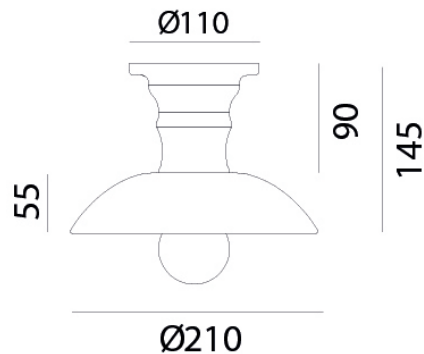

IL FANALE

rev. 25-07-2016

IP20 CE  

MINI - 064.02.00

Indoor spot light made of brass and ceramic

CHARACTERISTICS

TYOLOGY	Spotlight
CATEGORY	Indoor lamps

FINISHES

FRAME	Ceramic
SHADE	Brass / Brass

ELETRICAL CHARACTERISTICS

SOCKET	E27
POWER	1 x MAX 46W HES
ENERGY CLASS	A++/E
INPUT	240V
POWER SUPPLY	No

CUSTOMIZATIONS

COLOUR	Yes
STRUCTURE	Yes

Il Fanale Group

Via Bredariol Olivo 15, San Biagio Di Callalta - Treviso - Italy