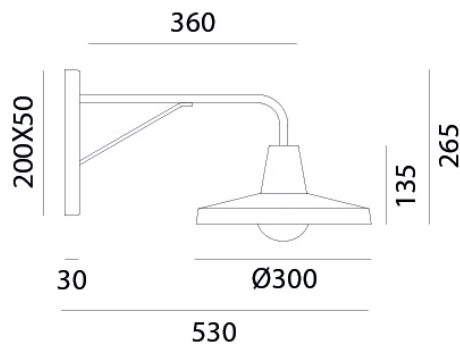

Il Fanale Group

Via Bredariol Olivo 15, San Biagio Di Callalta - Treviso - Italy

Telefono +39 0422 895200 - fax +39 0422 895110 - www.ilfanale.com - info@ilfanale.com