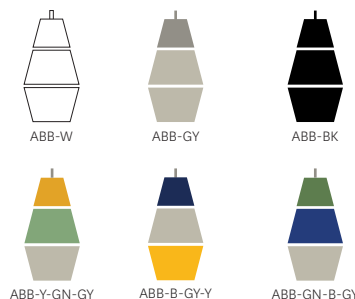

ILI_ILI Modular Pendant Lamp | NIGHTY NIGHT (ABB)

PRODUCT FACT SHEET

DESCRIPTION

ili_ili (either_or) is our series of modular pendant lamps. The line consists of six different elements which can easily be combined in various ways by simply linking them together, enabling customers to create a number of different lighting fixtures to suit their preference. The aluminium parts are all handmade and powder coated in fourteen different matte shades of colour. Plastic canopy is included.

DIMENSIONS

WIDTH | 18.5 cm
HEIGHT | 32.3 cm

MATERIAL

Aluminium

COLOUR

ENVIRONMENT

Indoor

CABLE