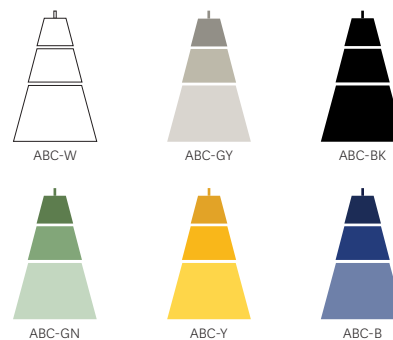

ILI_ILI Modular Pendant Lamp | CONEY CONE (ABC)

PRODUCT FACT SHEET

DESCRIPTION

ili_ili (either_or) is our series of modular pendant lamps. The line consists of six different elements which can easily be combined in various ways by simply linking them together, enabling customers to create a number of different lighting fixtures to suit their preference. The aluminium parts are all handmade and powder coated in fourteen different matte shades of colour. Plastic canopy is included.

DIMENSIONS

WIDTH | 29 cm
HEIGHT | 40.5 cm

MATERIAL

Aluminium

COLOUR

ENVIRONMENT

Indoor

CABLE