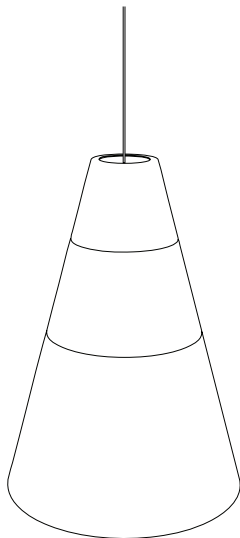

ILI_ILI Modular Pendant Lamp | CONEY CONE (ABC)

PRODUCT FACT SHEET

DESCRIPTION

ili_ili (either_or) is our series of modular pendant lamps. The line consists of six different elements which can easily be combined in various ways by simply linking them together, enabling customers to create a number of different lighting fixtures to suit their preference. The aluminium parts are all handmade and powder coated in fourteen different matte shades of colour. Plastic canopy is included.

DIMENSIONS

WIDTH | 29 cm
HEIGHT | 40.5 cm

MATERIAL

Aluminium

COLOUR

ENVIRONMENT

Indoor

CABLE

LENGHT | 250 cm

MATERIAL

PVC

COLOUR

RATINGS

220-230 V; 50 Hz; IP 20; class II

LIGHT SOURCE

E27, Max 75 W

BULB

Not included
Recommended: Halogen or Led reflector light bulb

PACKAGING

WEIGHT | 2.1 kg
DIMENSIONS | 23 x 36.5 x H37 cm

CLEANING

Clean with a dry or moist cloth

CERTIFICATES

This luminaire is compatible with bulbs of energy classes: